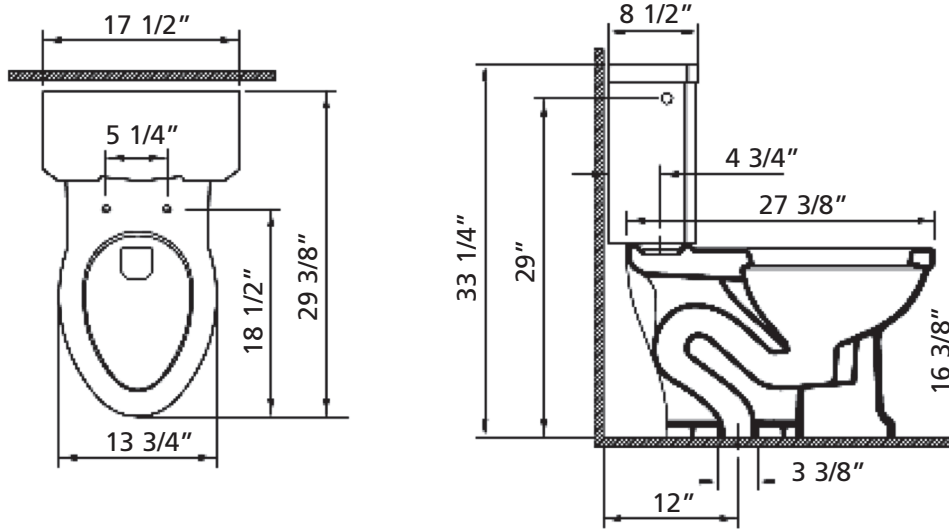

MAYFAIR Water Closet | #500 | Concealed Trapway

1-800-444-5969

MAYFAIR Pedestal Lavatory | #511 | 20" x 16"

MAYFAIR Pedestal Lavatory | #511 | 25" x 20 1/2"