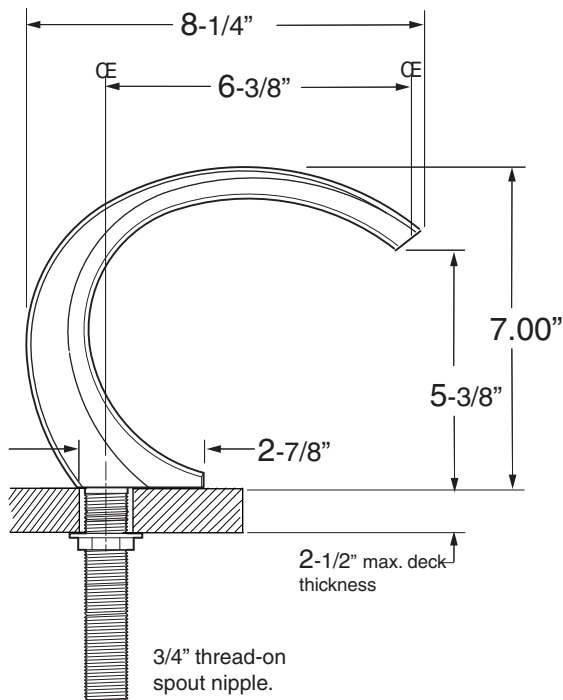

Seville

Roman Tub Set with Deckmount
Handshower and Diverter
1.101293

FEATURES:

- All brass construction.
- Cylinder and cap style handles with setscrew attachment.
Decorative rings included - see catalog for available ring selection.
- 3/4" valve bodies with 1/4-turn ceramic disc cartridge.
- Available in all finishes. Warranty varies according to finish selection.
- Certified to meet and exceed the following codes and standards:
ASME A112.18.1-2005/CSAB 125.1-2005

(1.101293T - Trim only)

Spout and valves install through 1-1/4" diameter holes.
Plumber to provide 3/4" supply lines to valves

NOTE: 1/2" outlet for in-line vacuum breaker (18.15.055), and 60" chrome spiral hose (18.10.016) - INCLUDED

Note: Measurements are subject to change or cancellation. No responsibility is assumed for use of superseded or voided pages.

Parts List Series 100

Seville Roman Tub Set with Deckmount Diverter and Handshower