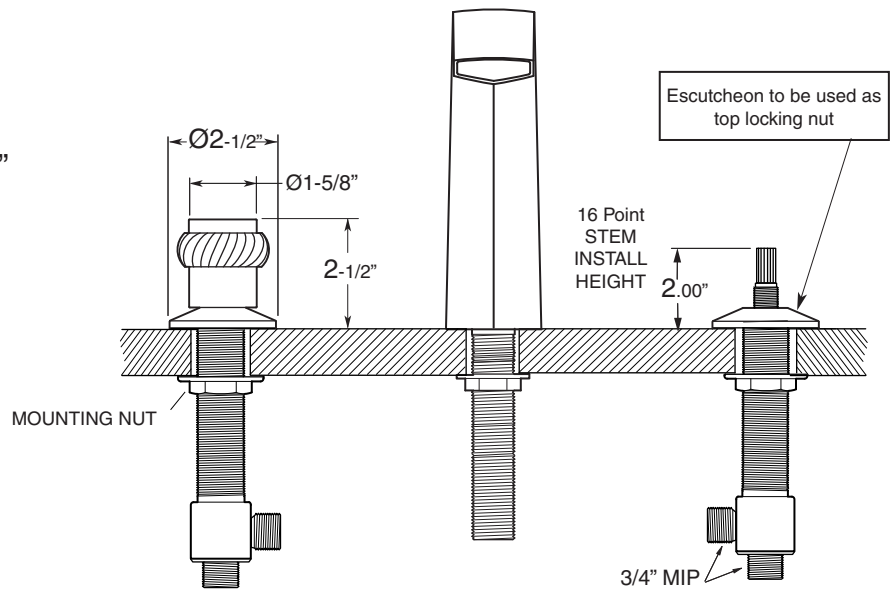

Seville

Roman Tub Set with Deckmount
Handshower and Diverter
1.101293

FEATURES:

- All brass construction.
- Cylinder and cap style handles with setscrew attachment.
Decorative rings included - see catalog for available ring selection.
- 3/4" valve bodies with 1/4-turn ceramic disc cartridge.
- Available in all finishes. Warranty varies according to finish selection.
- Certified to meet and exceed the following codes and standards:
ASME A112.18.1-2005/CSAB 125.1-2005

(1.101293T - Trim only)

Spout and valves install through 1-1/4" diameter holes.
Plumber to provide 3/4" supply lines to valves

NOTE: 1/2" outlet for in-line vacuum breaker (18.15.055), and 60" chrome spiral hose (18.10.016) - INCLUDED

Note: Measurements are subject to change or cancellation. No responsibility is assumed for use of superseded or voided pages.

Parts List Series 100

Seville Roman Tub Set with Deckmount Diverter and Handshower