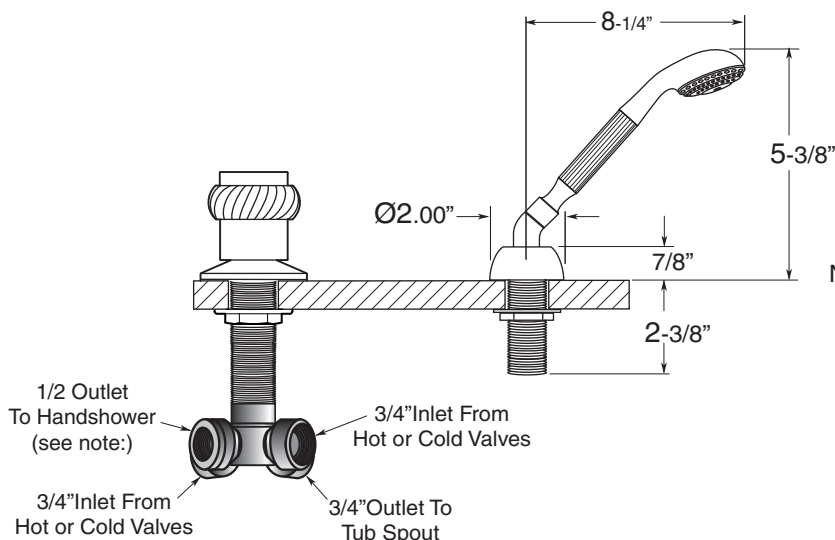

Seville

Roman Tub Set with Deckmount
Handshower and Diverter
1.101293

FEATURES:

- All brass construction.
- Cylinder and cap style handles with setscrew attachment.
Decorative rings included - see catalog for available ring selection.
- 3/4" valve bodies with 1/4-turn ceramic disc cartridge.
- Available in all finishes. Warranty varies according to finish selection.
- Certified to meet and exceed the following codes and standards:
ASME A112.18.1-2005/CSAB 125.1-2005

(1.101293T - Trim only)

Spout and valves install through 1-1/4" diameter holes.
Plumber to provide 3/4" supply lines to valves

NOTE: 1/2" outlet for in-line vacuum breaker (18.15.055), and 60" chrome spiral hose (18.10.016) - INCLUDED

Note: Measurements are subject to change or cancellation. No responsibility is assumed for use of superseded or voided pages.

Parts List Series 100

Seville Roman Tub Set with Deckmount Diverter and Handshower