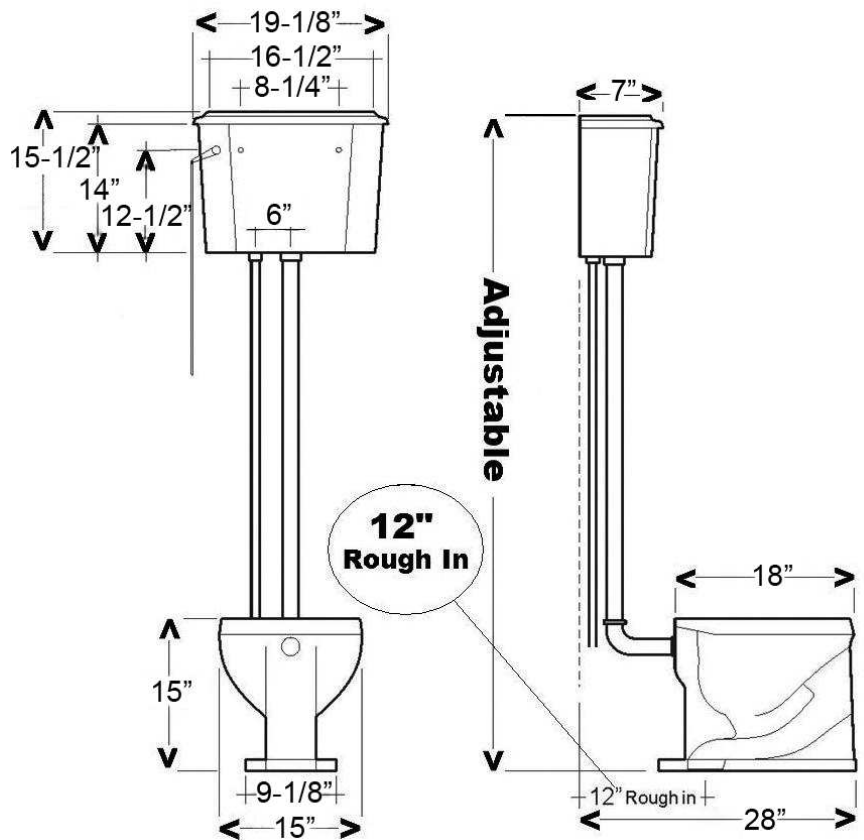

# VICTORIA HIGH TANK TOILET

Cat. No.  
2-413

Seat NOT included

W: 19 1/8"  
D: 28"  
H: 60"- 72" from back of spud bowl  
to bottom of tank (Adjustable)

Bowl height: 15"  
Footprint: 9 1/8" x 19 1/2"

## Features:

- ▶ Bowl and Tank Made of White Vitreous China
- ▶ Round Front
- ▶ 1.6 GPF
- ▶ Wash Down Flush
- ▶ Glazed Trapway
- ▶ Trim Kit Available in 4 Finishes
- ▶ Soft Close Seat Available (SCSRF)

## Trim Finishes:

- BP** Polished Brass
- CP** Polished Chrome
- SN** Brushed Nickel
- PN** Polished Nickel

**Compliance Certification**  
 Meets or exceeds the following specifications: ASME A112.19.2  
 2008 and CSA B45.1-08 for ceramic plumbing fixtures.

Dimensions of fixture are nominal and may vary within the range of tolerances established by ASME Standard A112.19.2-2008. Dimensions and specifications subject to change without notice.