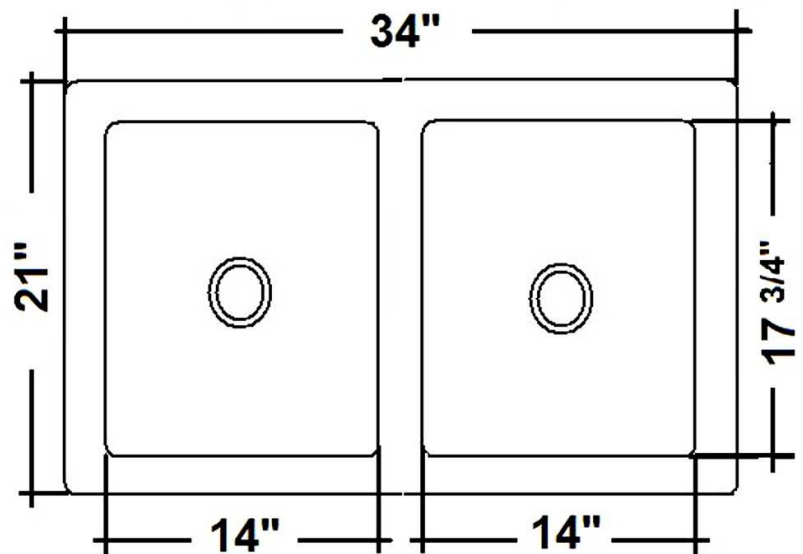

## Interior Dimensions:

Basin: 14" x 17 3/4" Each Bowl  
Basin Depth: 9"

Dimensions of fixture are nominal and may vary. Dimensions and specifications subject to change without notice.