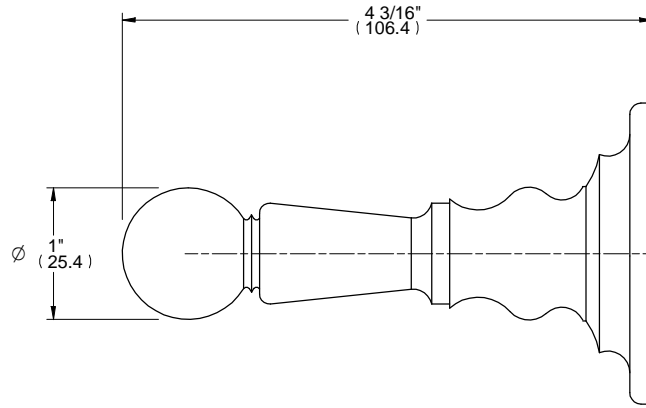

L1

ALTMANS RESERVES THE RIGHT TO MODIFY AND CHANGE SPECIFICATIONS AT ANY TIME. PLEASE VERIFY DIMENSIONS PRIOR TO INSTALLATION.

Features
 Available in All Finishes
 Brass Construction
 Wall Mounted Accessory

Through-Hole Specifications

DIMENSIONS SHOWN TO NEAREST 1/16"