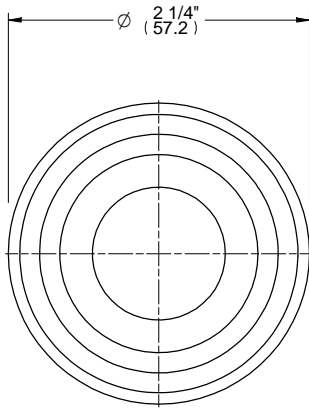

L1

ALTMANS RESERVES THE RIGHT TO MODIFY AND CHANGE SPECIFICATIONS AT ANY TIME. PLEASE VERIFY DIMENSIONS PRIOR TO INSTALLATION.

Features
 Available in All Finishes
 Brass Construction
 Wall Mounted Accessory

Through-Hole Specifications

DIMENSIONS SHOWN TO NEAREST 1/16"