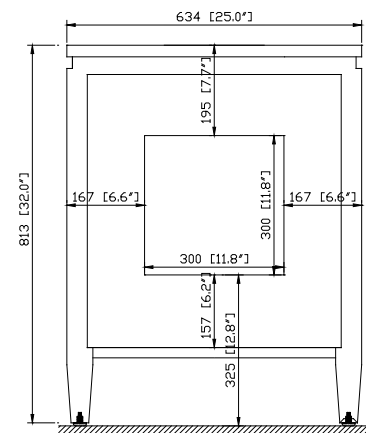

Avanity

BRENTWOOD-V25-NW

Features

- Solid poplar frame and Elm veneer MDF
- 2 soft-close doors
- 1 interior shelf
- Electro-plated brass finished hardware
- Adjustable height levelers
- Above counter application

Colors / Finishes

- New Walnut

Nominal Dimension

- 25W x 21D x 32H (inches)

Components

Mirror	BRENTWOOD-M24-NW		
Sink	CVE550RE	CVE420SQ	CVE420RD
	CVE460SQ	CVE460RD	

Product

Front