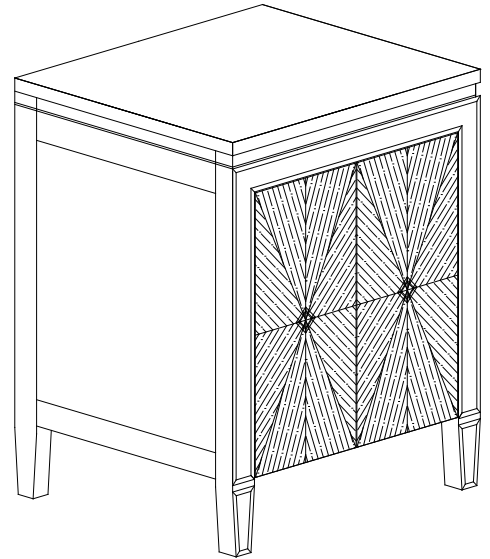

Avanity

BRENTWOOD-V25-NW

Features

- Solid poplar frame and Elm veneer MDF
- 2 soft-close doors
- 1 interior shelf
- Electro-plated brass finished hardware
- Adjustable height levelers
- Above counter application

Colors / Finishes

- New Walnut

Nominal Dimension

- 25W x 21D x 32H (inches)

Components

Mirror	BRENTWOOD-M24-NW		
Sink	CVE550RE	CVE420SQ	CVE420RD
	CVE460SQ	CVE460RD	

Product

Front