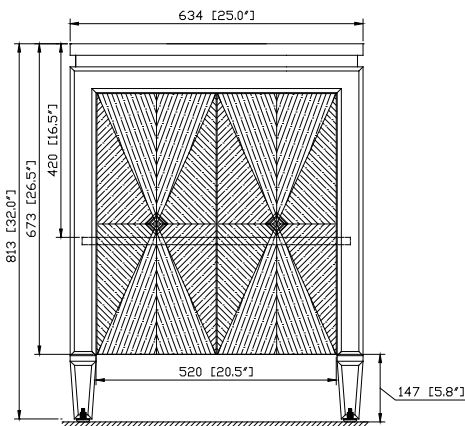

Avanity

BRENTWOOD-V25-NW

Features

- Solid poplar frame and Elm veneer MDF
- 2 soft-close doors
- 1 interior shelf
- Electro-plated brass finished hardware
- Adjustable height levelers
- Above counter application

Colors / Finishes

- New Walnut

Nominal Dimension

- 25W x 21D x 32H (inches)

Components

Mirror	BRENTWOOD-M24-NW		
Sink	CVE550RE	CVE420SQ	CVE420RD
	CVE460SQ	CVE460RD	

Product

Front