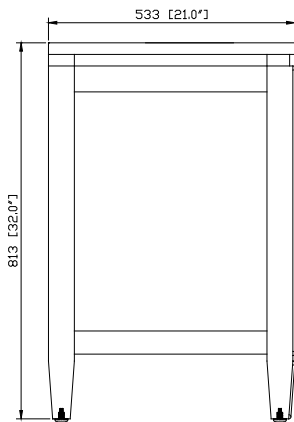

Avanity

BRENTWOOD-V25-NW

Features

- Solid poplar frame and Elm veneer MDF
- 2 soft-close doors
- 1 interior shelf
- Electro-plated brass finished hardware
- Adjustable height levelers
- Above counter application

Colors / Finishes

- New Walnut

Nominal Dimension

- 25W x 21D x 32H (inches)

Components

Mirror	BRENTWOOD-M24-NW		
Sink	CVE550RE	CVE420SQ	CVE420RD
	CVE460SQ	CVE460RD	

Product

Back

Side

Top

For customer support please call 626 404 7678 weekdays 9:00 to 6:00 PST