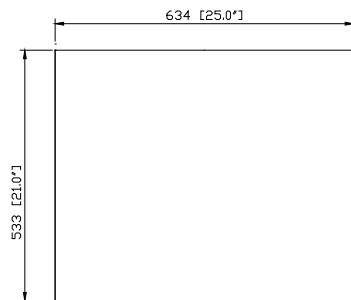

Top

For customer support please call 626 404 7678 weekdays 9:00 to 6:00 PST