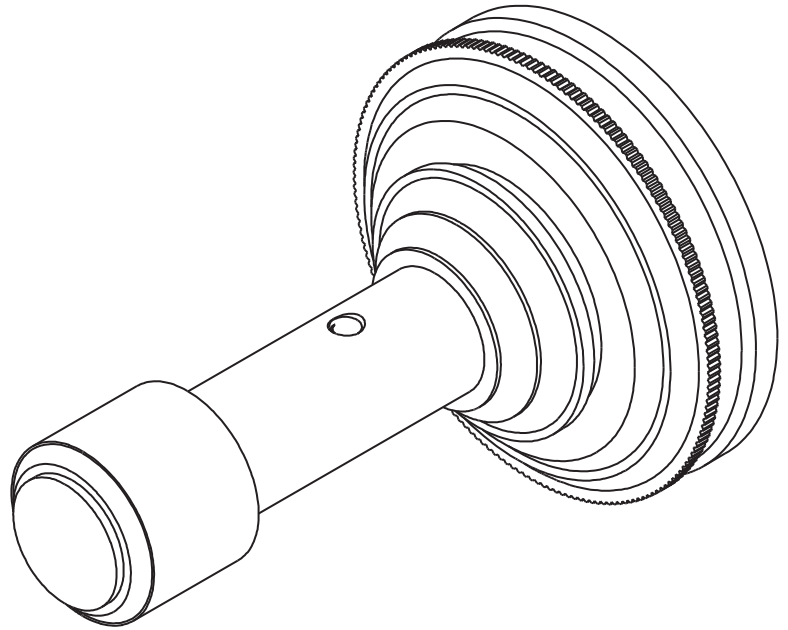

**Single Robe Hook**  
**29-12**

**Features**

- Solid brass construction
- Complements Bevelle product series

**Codes / Standards Compliance**

Meets or exceeds the following at date of manufacture:

- All applicable US Federal and State material regulations

**Colors / Finishes**

- 15: Polished Nickel
- 15S: Satin Nickel
- 26: Polished Chrome
- 10B: Oil Rubbed Bronze
- Other: Refer to the Newport Brass catalog for additional color/finish options.

**Specified Model**

Model	Description	Colors   Finishes				
29-12	Single Robe Hook	<input type="checkbox"/> 15	<input type="checkbox"/> 15S	<input type="checkbox"/> 26	<input type="checkbox"/> 10B	<input type="checkbox"/> Other

**Product Specification:** Add "Color / Finish" Suffix to Model Number Below.

The Single Robe Hook shall be made of solid brass construction. Single Robe Hook shall complement Newport Brass Bevelle product series. Single Robe Hook shall be Newport Brass Model 29-12/\_\_\_\_\_.