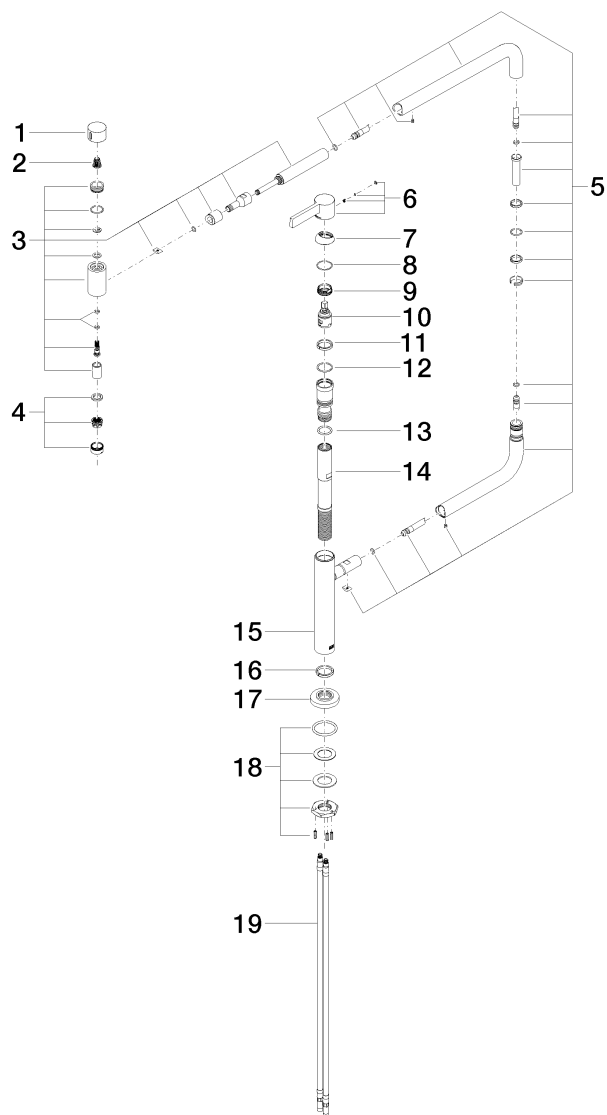

### Product specifications

- **21 3/4" projection**

- Swivel spout 360°
- 1 3/8" hole diameter
- Height to aerator/spout outlet 11 3/8"
- Total height 14 5/8"
- M 24 x 1 aerator
- Ceramic disc cartridge
- 2x M 10 x 1 x 16 1/2" high pressure hose
- Flange 2 1/8"
- Water flow rate limited to max. 1.5 gpm
- low lead compliant

### Surfaces

- chrome 33845875-000010
- matt platinum 33845875-060010
- cyprum 33845875-490010

**Exploded assembly drawing**

**Order quantity**

<b>No.</b>	<b>Article number</b>	<b>Name</b>	<b>Installation quantity</b>
1	092062025ff	handle	1
2	09121200290	fixing cap	1
3	90198700100ff	spout	1
4	90230102607ff	aerator	1
5	90282225700ff	joint	1
6	90208700400ff	handle	1
7	092830013ff	cover	1
8	09141009190	seal	1
9	09240426690	nut	1
10	9015050420090	cartridge	1
11	09281015690	ring	1
12	09141006390	seal	1
13	09141008190	seal	1
14	09300112690	connection	1
15	04300112400ff	sleeve	1
16	09281015990	ring	1
17	092787033ff	rosette	1
18	0430110858790	fixing set	1
19	0430040980090	hose	2
20	04240422200ff	adaptor	1
21	04233003101-07	threaded connector	2
22	09240422210ff	adaptor	2