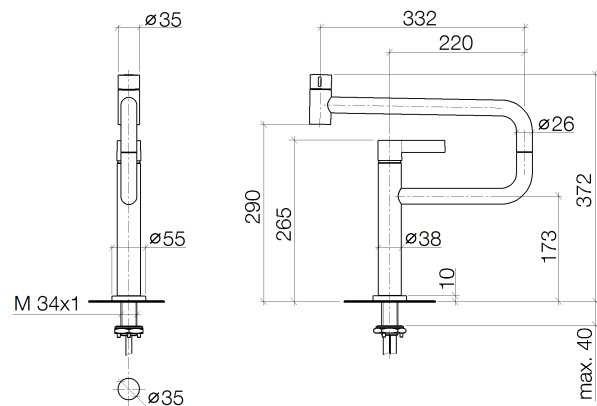

### Product specifications

- **21 3/4" projection**

- Swivel spout 360°
- 1 3/8" hole diameter
- Height to aerator/spout outlet 11 3/8"
- Total height 14 5/8"
- M 24 x 1 aerator
- Ceramic disc cartridge
- 2x M 10 x 1 x 16 1/2" high pressure hose
- Flange 2 1/8"
- Water flow rate limited to max. 1.5 gpm
- low lead compliant

### Surfaces

- chrome 33845875-000010
- matt platinum 33845875-060010
- cyprum 33845875-490010

**Exploded assembly drawing**

**Order quantity**

<b>No.</b>	<b>Article number</b>	<b>Name</b>	<b>Installation quantity</b>
1	092062025ff	handle	1
2	09121200290	fixing cap	1
3	90198700100ff	spout	1
4	90230102607ff	aerator	1
5	90282225700ff	joint	1
6	90208700400ff	handle	1
7	092830013ff	cover	1
8	09141009190	seal	1
9	09240426690	nut	1
10	9015050420090	cartridge	1
11	09281015690	ring	1
12	09141006390	seal	1
13	09141008190	seal	1
14	09300112690	connection	1
15	04300112400ff	sleeve	1
16	09281015990	ring	1
17	092787033ff	rosette	1
18	0430110858790	fixing set	1
19	0430040980090	hose	2
20	04240422200ff	adaptor	1
21	04233003101-07	threaded connector	2
22	09240422210ff	adaptor	2