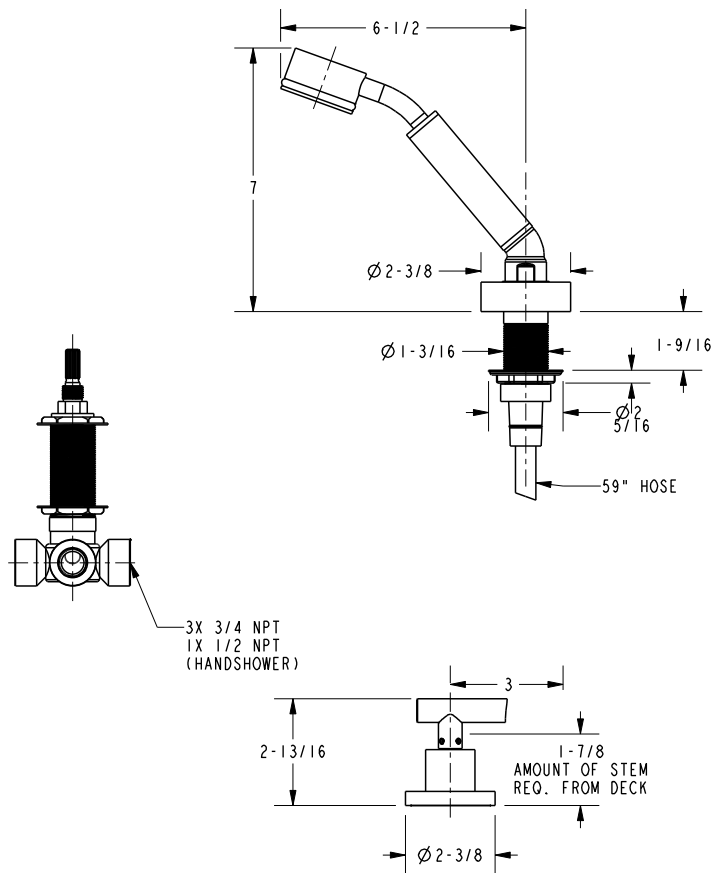

### Features

- Solid brass construction
- ADA compliant contemporary lever handles
- 6-7/16" (16.4 cm) spout height at outlet
- 7-7/8" (20.0 cm) spout reach (c-c)
- Intended for use with Newport Brass rough valve kit (Required Accessory) which incorporates the following:
  - Brass valve bodies and quick-connect spout fitting
  - Quarter-turn washerless ceramic disc 3/4" valve cartridges
  - Diverter valve and hoses as needed for handshower

### Required Accessory:

Trim, above, and Rough Valve Kit, below, must both be specified.

Application	Roman Tub			Roman Tub with Handshower					
	Hot Valve	Cold Valve	Spout Quick-Connect Fitting	Hot Valve	Cold Valve	Spout Quick-Connect Fitting	Poly-Braided Hose	Handshower Diverter	H/S Flange Hardware
Inlet/Outlet Size	3/4"	3/4"	3/4"	3/4"	3/4"	3/4"	1/2"	3/4" / 1/2"	-
Part Number	<input type="checkbox"/> 1-502			<input type="checkbox"/> 1-503					
Image									

### Product Specification:

Add "Color / Finish" suffix to Tub Deck Trim model number, below.

The Roman Tub with Handshower Deck Trim shall be made of solid brass construction. Roman Tub with Handshower Deck Trim shall incorporate ADA compliant contemporary lever handles. Product shall incorporate a 6-7/16" (16.4 cm) spout height at outlet and a 7-7/8" (20.0 cm) spout reach (c-c). Rough valve kit shall incorporate brass valve bodies with quarter-turn washerless ceramic disc 3/4" valve cartridges, a quick-connect spout fitting and a diverter valve with hoses as needed for handshower. Roman Tub with Handshower Deck Trim shall be Newport Brass Model 3-997L/\_\_\_\_ and Newport Brass rough valve kit shall be 1-503.

# 3-997L

Product Dimensions (units are in inches)

East Linear Roman Tub with Handshower Deck Trim  
3-997L

NEWPORT BRASS®  
Flawless Beauty. From Faucet to Finish.™