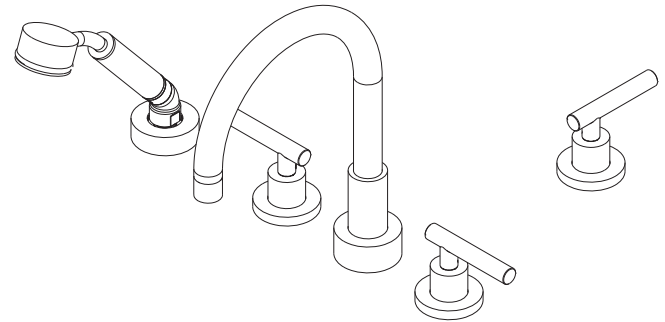

## Roman Tub with Handshower Deck Trim

### Features

- Solid brass construction
- ADA compliant contemporary lever handles
- 6-7/16" (16.4 cm) spout height at outlet
- 7-7/8" (20.0 cm) spout reach (c-c)
- Intended for use with Newport Brass rough valve kit (Required Accessory) which incorporates the following:
  - Brass valve bodies and quick-connect spout fitting
  - Quarter-turn washerless ceramic disc 3/4" valve cartridges
  - Diverter valve and hoses as needed for handshower

### Required Accessory:

Trim, above, and Rough Valve Kit, below, must both be specified.

Application	Roman Tub			Roman Tub with Handshower					
	Hot Valve	Cold Valve	Spout Quick-Connect Fitting	Hot Valve	Cold Valve	Spout Quick-Connect Fitting	Poly-Braided Hose	Handshower Diverter	H/S Flange Hardware
Inlet/Outlet Size	3/4"	3/4"	3/4"	3/4"	3/4"	3/4"	1/2"	3/4" / 1/2"	-
Part Number	<input type="checkbox"/> 1-502			<input type="checkbox"/> 1-503					
Image									

### Product Specification:

Add "Color / Finish" suffix to Tub Deck Trim model number, below.

The Roman Tub with Handshower Deck Trim shall be made of solid brass construction. Roman Tub with Handshower Deck Trim shall incorporate ADA compliant contemporary lever handles. Product shall incorporate a 6-7/16" (16.4 cm) spout height at outlet and a 7-7/8" (20.0 cm) spout reach (c-c). Rough valve kit shall incorporate brass valve bodies with quarter-turn washerless ceramic disc 3/4" valve cartridges, a quick-connect spout fitting and a diverter valve with hoses as needed for handshower. Roman Tub with Handshower Deck Trim shall be Newport Brass Model 3-997L/\_\_\_\_ and Newport Brass rough valve kit shall be 1-503.