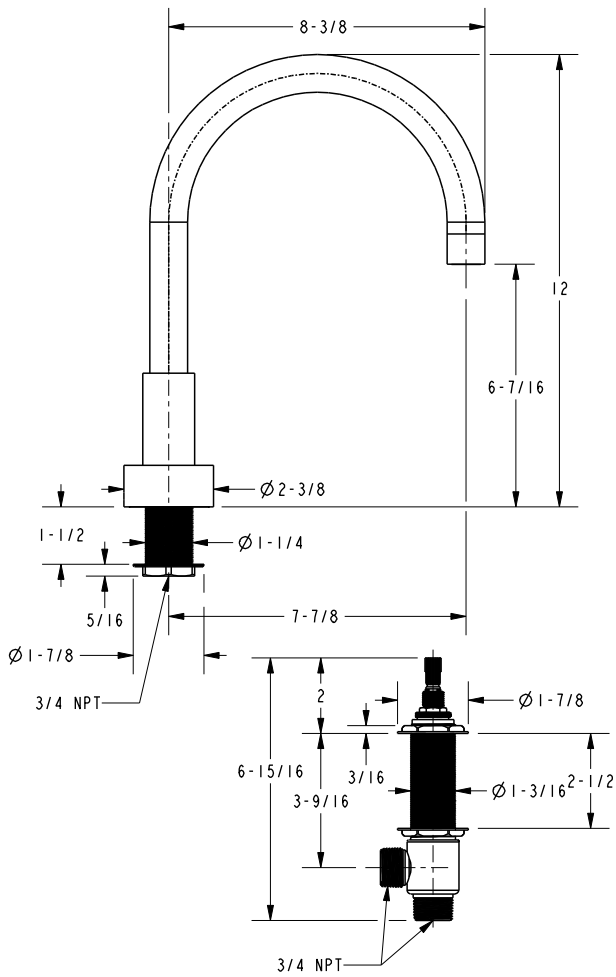

### Features

- Solid brass construction
- ADA compliant contemporary lever handles
- 6-7/16" (16.4 cm) spout height at outlet
- 7-7/8" (20.0 cm) spout reach (c-c)
- Intended for use with Newport Brass rough valve kit (Required Accessory) which incorporates the following:
  - Brass valve bodies and quick-connect spout fitting
  - Quarter-turn washerless ceramic disc 3/4" valve cartridges
  - Diverter valve and hoses as needed for handshower

### Required Accessory:

Trim, above, and Rough Valve Kit, below, must both be specified.

Application	Roman Tub			Roman Tub with Handshower					
	Hot Valve	Cold Valve	Spout Quick-Connect Fitting	Hot Valve	Cold Valve	Spout Quick-Connect Fitting	Poly-Braided Hose	Handshower Diverter	H/S Flange Hardware
Inlet/Outlet Size	3/4"	3/4"	3/4"	3/4"	3/4"	3/4"	1/2"	3/4" / 1/2"	-
Part Number	<input type="checkbox"/> 1-502			<input type="checkbox"/> 1-503					
Image									

### Product Specification:

Add "Color / Finish" suffix to Tub Deck Trim model number, below.

The Roman Tub with Handshower Deck Trim shall be made of solid brass construction. Roman Tub with Handshower Deck Trim shall incorporate ADA compliant contemporary lever handles. Product shall incorporate a 6-7/16" (16.4 cm) spout height at outlet and a 7-7/8" (20.0 cm) spout reach (c-c). Rough valve kit shall incorporate brass valve bodies with quarter-turn washerless ceramic disc 3/4" valve cartridges, a quick-connect spout fitting and a diverter valve with hoses as needed for handshower. Roman Tub with Handshower Deck Trim shall be Newport Brass Model 3-997L/\_\_\_\_ and Newport Brass rough valve kit shall be 1-503.

# 3-997L

Product Dimensions (units are in inches)

East Linear Roman Tub with Handshower Deck Trim  
3-997L

NEWPORT BRASS®  
Flawless Beauty. From Faucet to Finish.™