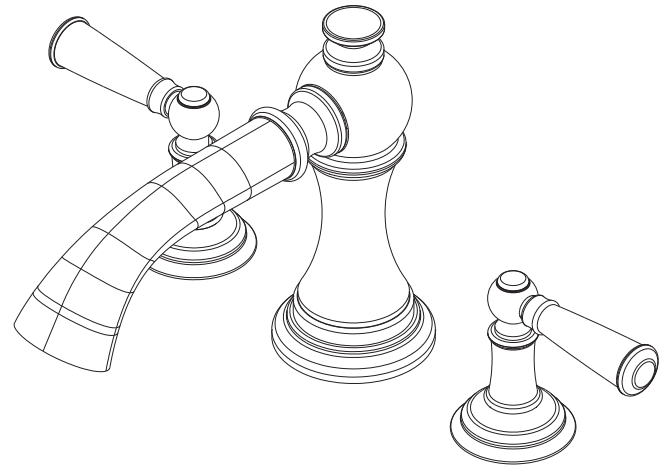

Roman Tub Deck Trim

3-2456

Features

- Solid brass construction
- ADA compliant traditional lever handles
- 3-1/16" (7.8 cm) spout height at outlet
- 9-1/16" (23.0 cm) spout reach (c-c)
- Intended for use with Newport Brass rough valve kit (Required Accessory) which incorporates the following:
  - Brass valve bodies and quick-connect spout fitting
  - Quarter-turn washerless ceramic disc 3/4" valve cartridges

Codes / Standards Compliance

Meets or exceeds the following at date of manufacture:

- ASME A112.18.1/CSA B125.1
- IAPMO/cUPC
- IPC
- ADA
- ICC/ANSI A117.1
- All applicable US Federal and State material regulations
- EPA Watersense

Colors / Finishes

- 15: Polished Nickel
- 15S: Satin Nickel
- 26: Polished Chrome
- 10B: Oil Rubbed Bronze
- Other: Refer to the Newport Brass catalog for additional color/finish options.

Specified Model

Model	Description	Colors / Finishes				
3-2456	Roman Tub Deck Trim	☐ 15	☐ 15S	☐ 26	☐ 10B	☐ Other

Required Accessory:

Trim, above, and Rough Valve Kit, below, must both be specified.

Application	Roman Tub			Roman Tub with Handshower					
	Hot Valve	Cold Valve	Spout Quick-Connect Fitting	Hot Valve	Cold Valve	Spout Quick-Connect Fitting	Poly-Braided Hose	Handshower Diverter	H/S Flange Hardware
Inlet/Outlet Size	3/4"	3/4"	3/4"	3/4"	3/4"	3/4"	1/2"	1/2" / 3/4"	-
Part Number	☐ 1-502			☐ 1-503					
Image									

Product Specification:

Add "Color / Finish" suffix to Tub Deck Trim model number, below.

The Roman Tub Deck Trim shall be made of solid brass construction. Roman Tub Deck Trim shall incorporate ADA compliant traditional lever handles. Product shall incorporate a 3-1/16" (7.8 cm) spout height at outlet and a 9-1/16" (23.0 cm) spout reach (c-c). Rough valve kit shall incorporate brass valve bodies with quarter-turn washerless ceramic disc 3/4" valve cartridges and a quick-connect spout fitting. Roman Tub Deck Trim shall be Newport Brass Model 3-2456/____ and Newport Brass rough valve kit shall be 1-502.