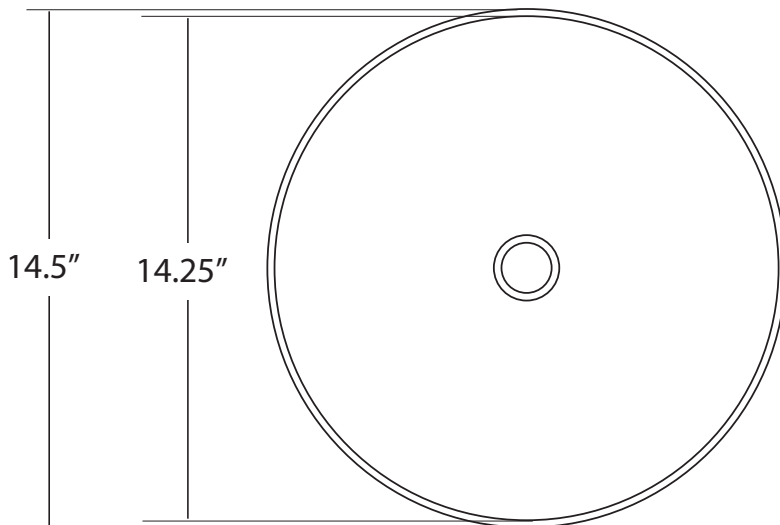

*SPECIFICATIONS FOR*  
**MAESTRO SONATA PETIT**

CPS283- Antique  
CPS383- Tempered  
CPS583- Brushed Nickel

**PRODUCT DETAILS**

- \* 14.5" x 3.75" OD
- \* 14.25" x 3.5" ID
- \* Hand hammered 16 gauge recycled copper
- \* 1.5" drain opening
- \* Dimensions are not exact and may vary  $\pm 1/2"$

**INSTALLATION**

- \* Lavatory
- \* Vessel

**COORDINATING PRODUCTS**

- \* Drains: DR120, DR150 or DR160

**STANDARDS COMPLIANCE**

- \* IAPMO Listed / cUPC

**IMPORTANT**

Due to the handcrafted nature of this product, it will vary in finish, texture, hammering, and other details. Dimensions may vary up to 1/2". We strongly recommend that you wait for the actual product before making any installation cuts.