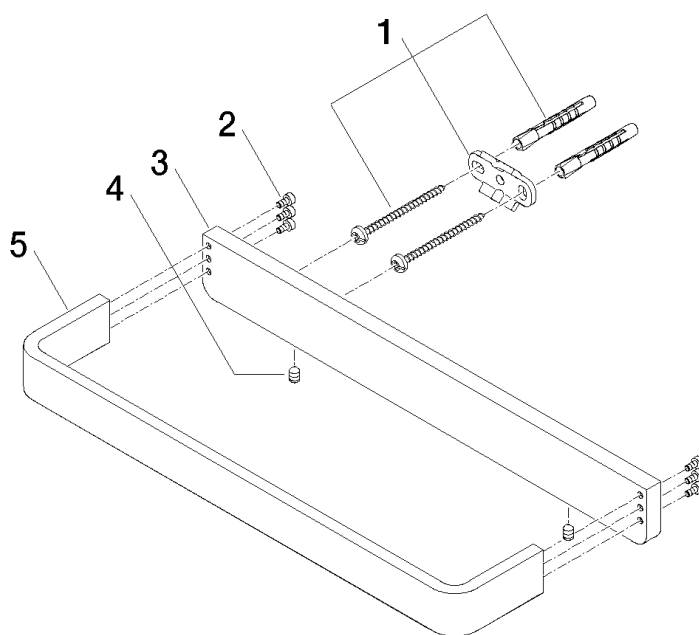

Product specifications

- 70 mm projection

Surfaces

- chrome 83030710-00
- platinum matt 83030710-06

Exploded assembly drawing

Order quantity

No.	Article number	Name	Installation quantity
1	0517207170090	fixing set	2
2	9030300590090	screw	2
3	081771500ff	holder	1
4	09311111290	pin	2
5	081771550ff	holder	1