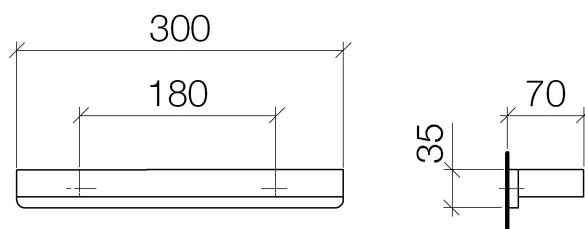

Product specifications

- 70 mm projection

Surfaces

- chrome 83030710-00
- platinum matt 83030710-06

Exploded assembly drawing

Order quantity

No.	Article number	Name	Installation quantity
1	0517207170090	fixing set	2
2	9030300590090	screw	2
3	081771500ff	holder	1
4	09311111290	pin	2
5	081771550ff	holder	1