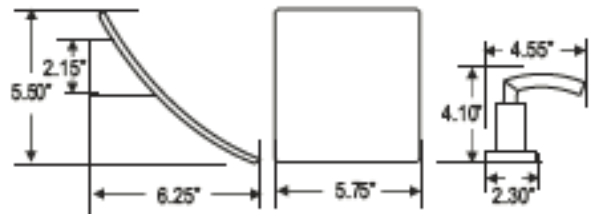

WATERFILLER

Waterfiller for Wall Tub Set

W420

Handles/Escutcheon: C60

not available in PVD finishes

Codes and Standards

- ADA

ALTMANS RESERVES THE RIGHT TO MODIFY AND CHANGE SPECIFICATIONS AT ANY TIME. PLEASE VERIFY DIMENSIONS PRIOR TO INSTALLATION

Color/Finishes

- Polished Chrome
- Refer to pricelist for other finishes.

Features and Benefits

- Brass Construction
- Includes 2 way 10" wall rough valve.
- Not available in PVD finishes