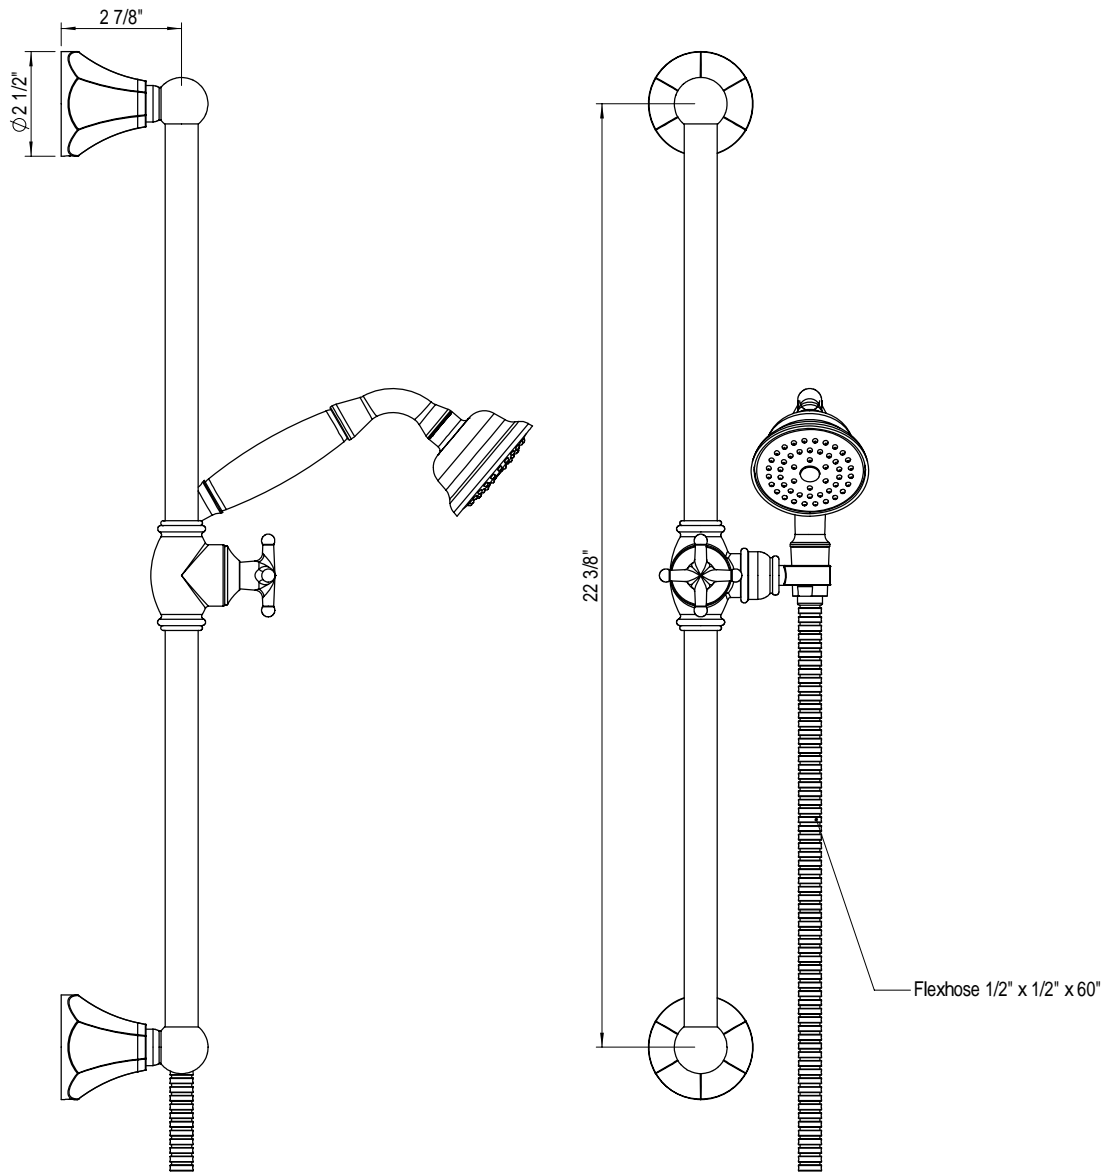

# Body Spray with 1/2" NPT x 1/2" Nipple 4JRB000

TEL: 905-851-6781  
FAX: 905-851-8031  
TOLL FREE: 800-461-5901

the RUBINET FAUCET COMPANY

[www.rubinet.com](http://www.rubinet.com)

# Adjustable Slide Bar with Hand Held Shower 4GRBHX0

TEL: 905-851-6781  
FAX: 905-851-8031  
TOLL FREE: 800-461-5901

the RUBINET FAUCET COMPANY

[www.rubinet.com](http://www.rubinet.com)

# Integral Supply with 1/2" NPT x 1/2" Nipple 4HRB000

TEL: 905-851-6781  
FAX: 905-851-8031  
TOLL FREE: 800-461-5901

the RUBINET FAUCET COMPANY

[www.rubinet.com](http://www.rubinet.com)