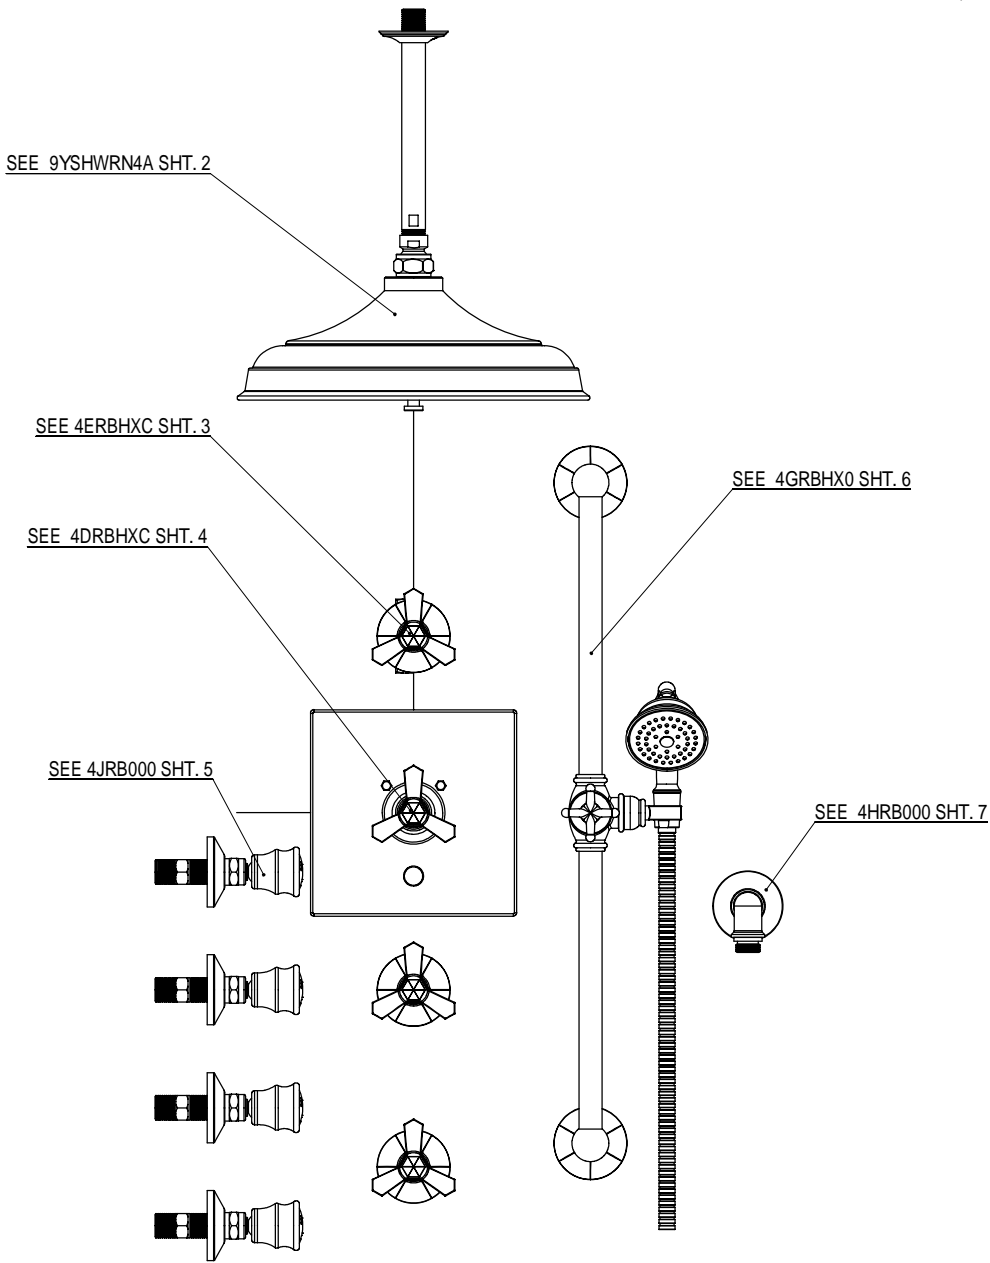

# 3/4" T/C Shower, Slide Bar & Body Sprays 47RBHXC

TEL: 905-851-6781  
FAX: 905-851-8031  
TOLL FREE: 800-461-5901

the RUBINET FAUCET COMPANY

[www.rubinet.com](http://www.rubinet.com)