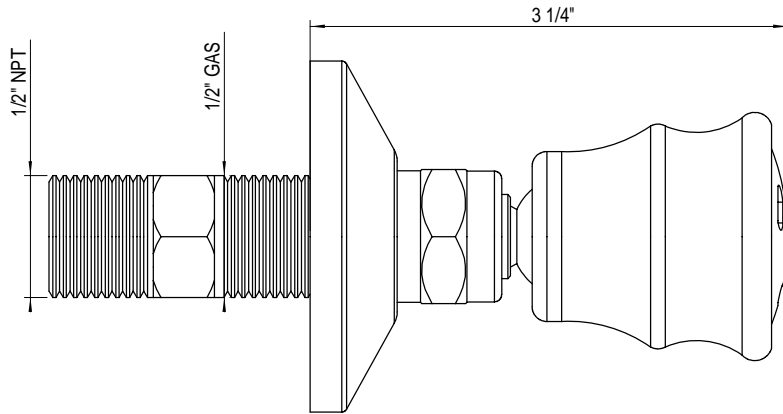

# Body Spray with 1/2" NPT x 1/2" Nipple 4JRB000

TEL: 905-851-6781  
FAX: 905-851-8031  
TOLL FREE: 800-461-5901

the RUBINET FAUCET COMPANY

[www.rubinet.com](http://www.rubinet.com)