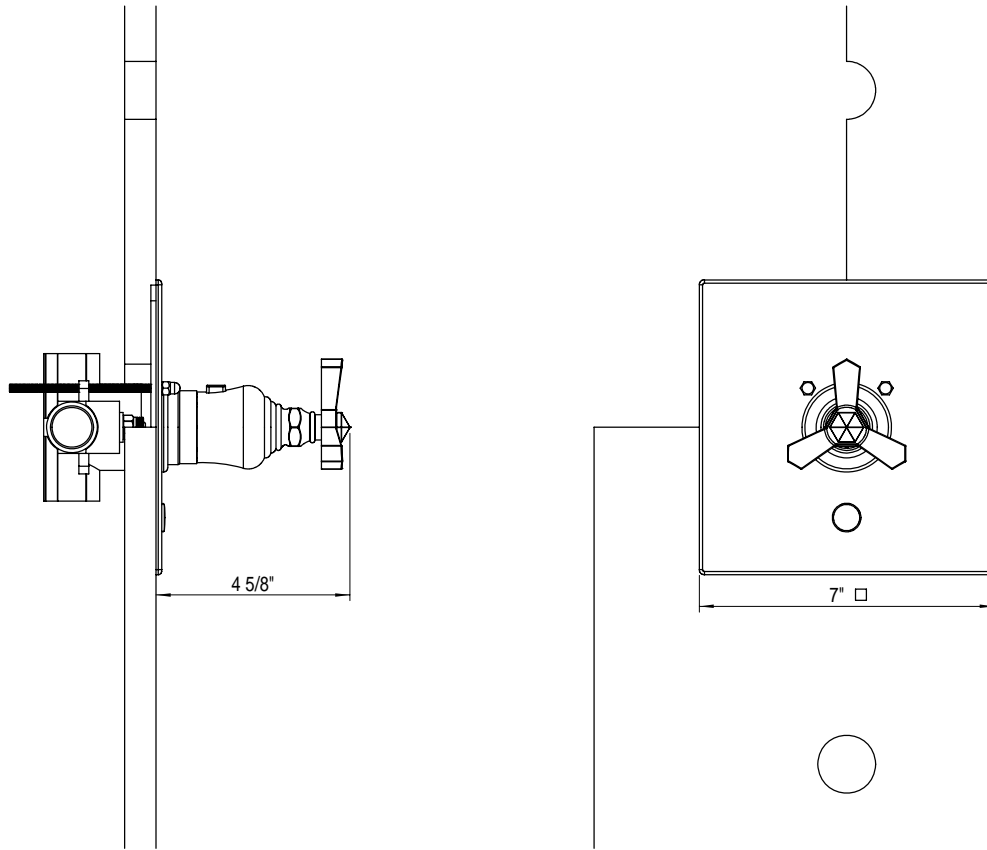

3/4" Temperature Control Valve with Built-In Stops 4DRBHXC

TEL: 905-851-6781
FAX: 905-851-8031
TOLL FREE: 800-461-5901

the RUBINET FAUCET COMPANY

www.rubinet.com