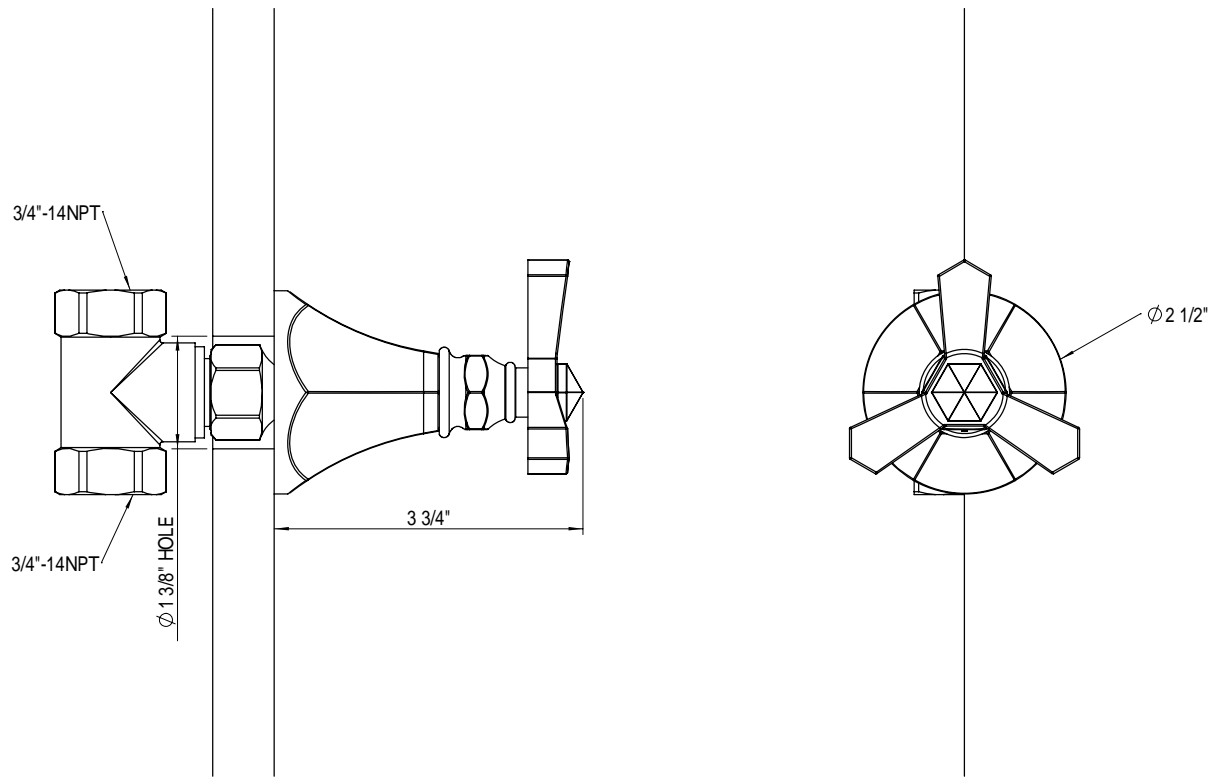

3/4" Shut-Off Volume Control Valve 4ERBHXC

TEL: 905-851-6781
FAX: 905-851-8031
TOLL FREE: 800-461-5901

the RUBINET FAUCET COMPANY

www.rubinet.com