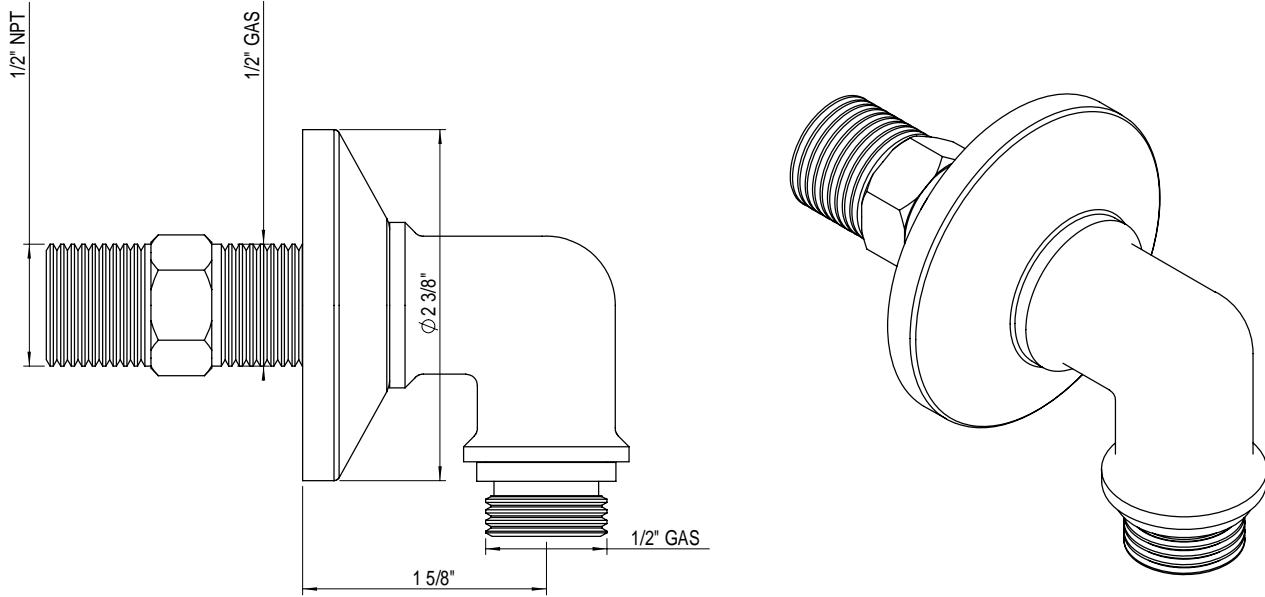

# Adjustable Slide Bar with Hand Held Shower 4GRBHX0

TEL: 905-851-6781  
FAX: 905-851-8031  
TOLL FREE: 800-461-5901

the RUBINET FAUCET COMPANY

[www.rubinet.com](http://www.rubinet.com)

# Integral Supply with 1/2" NPT x 1/2" Nipple 4HRB000

TEL: 905-851-6781  
FAX: 905-851-8031  
TOLL FREE: 800-461-5901

the RUBINET FAUCET COMPANY

[www.rubinet.com](http://www.rubinet.com)