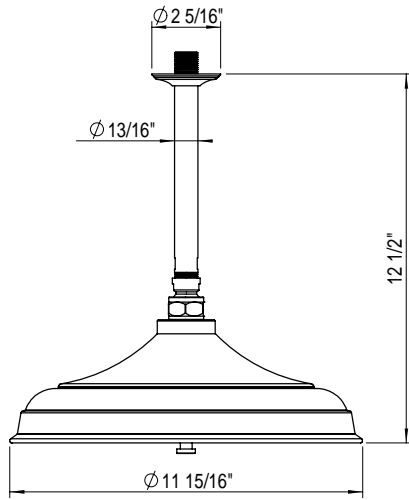

Antiquity 12" Shower Head & 8" Ceiling Mount 9YSHWRN4A

TEL: 905-851-6781
FAX: 905-851-8031
TOLL FREE: 800-461-5901

the RUBINET FAUCET COMPANY

www.rubinet.com