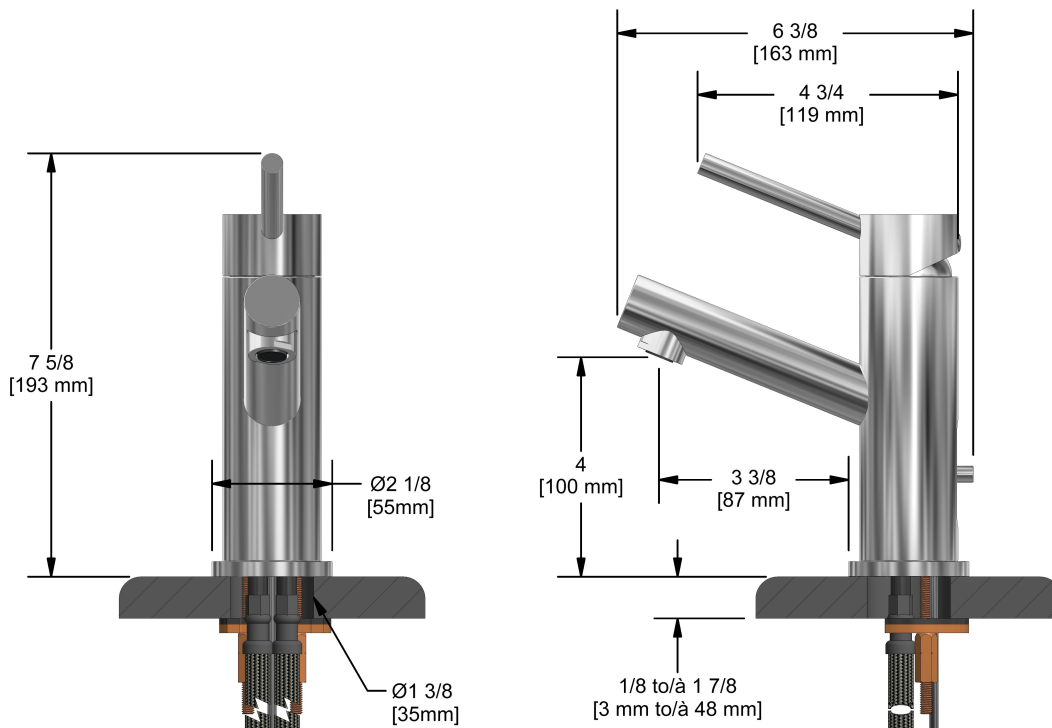

Single hole lavatory faucet
YS01XX

Specifications

Descriptions

- Pop-up drain
- Ceramic cartridge
- 3/8" speedway compression

Available colors

- C : Chrome
- BN : Brushed nickel (PVD)

Available flows

- 5.7 L/min, 1.5 gpm (US) 60psi
- 1.9 L/min, 0.5 gpm (US) 60psi (**YS01XX-05**)
- 3.7 L/min, 1 gpm (US) 60psi (**YS01XX-10**)

Cartridges

- 401-072

Certifications

- CSA B125.1
- NSF61
- ASME A112.18.1
- CMR248 Approval

Sizes, models and finishes may differ from those presented.

Warranty

The Riobel inc. product carries a limited LIFETIME warranty on the finish Chrome, Gold (PVD), Brushed nickel (PVD), Night brushed (PVD), Polished nickel (PVD) and all working parts and is guaranteed from the initial date of purchase against all manufacturing defects. Other finished 1 year.