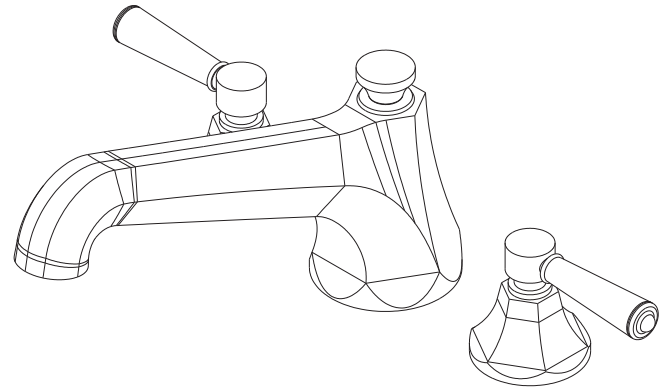

METROPOLE

Roman Tub Deck Trim

3-1206

Features

- Solid brass construction
- ADA compliant traditional lever handles
- 4-3/4" (12.1 cm) spout height at outlet
- 9-1/4" (23.5 cm) spout reach (c-c)
- Intended for use with Newport Brass rough valve kit (Required Accessory) which incorporates the following:
  - Brass valve bodies and quick-connect spout fitting
  - Quarter-turn washerless ceramic disc 3/4" valve cartridges

Codes / Standards Compliance

Meets or exceeds the following at date of manufacture:

- ASME A112.18.1/CSA B125.1
- IAPMO/cUPC
- IPC
- ADA
- ICC/ANSI A117.1
- All applicable US Federal and State material regulations
- EPA Watersense

Colors / Finishes

- 15: Polished Nickel
- 15S: Satin Nickel
- 26: Polished Chrome
- 10B: Oil Rubbed Bronze
- Other: Refer to the Newport Brass catalog for additional color/finish options.

Specified Model

Model	Description	Colors / Finishes				
3-1206	Roman Tub Deck Trim	☐ 15	☐ 15S	☐ 26	☐ 10B	☐ Other

Required Accessory:

Trim, above, and Rough Valve Kit, below, must both be specified.

Application	Roman Tub			Roman Tub with Handshower					
	Hot Valve	Cold Valve	Spout Quick-Connect Fitting	Hot Valve	Cold Valve	Spout Quick-Connect Fitting	Poly-Braided Hose	Handshower Diverter	H/S Flange Hardware
Inlet/Outlet Size	3/4"	3/4"	3/4"	3/4"	3/4"	3/4"	1/2"	1/2" / 3/4"	-
Part Number	☐ 1-502			☐ 1-503					
Image									

Product Specification:

Add "Color / Finish" suffix to Tub Deck Trim model number, below.

The Roman Tub Deck Trim shall be made of solid brass construction. Roman Tub Deck Trim shall incorporate ADA compliant traditional lever handles. Product shall incorporate a 4-3/4" (12.1 cm) spout height at outlet and a 9-1/4" (23.5 cm) spout reach (c-c). Rough valve kit shall incorporate brass valve bodies with quarter-turn washerless ceramic disc 3/4" valve cartridges and a quick-connect spout fitting. Roman Tub Deck Trim shall be Newport Brass Model 3-1206/____ and Newport Brass rough valve kit shall be 1-502.