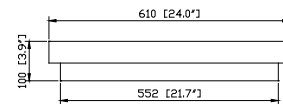

Avanity

WESTWOOD-M24-WW

Features

- Durable birch wood frame
- Beveled-edge mirror
- Mirror hangs horizontally
- Wall cleat for easy hanging and leveling

Colors / Finishes

- White washed

Nominal Dimension

- 24W x 3.9D x 33H (inches)

Components

Vanity	WESTWOOD-V24-WW
--------	-----------------

Product Diagrams

Front

Back

Side

Top