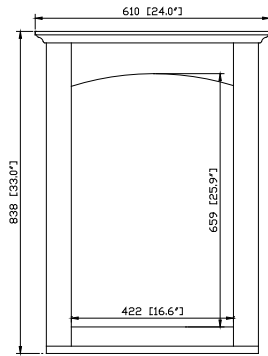

Avanity

WESTWOOD-M24-WW

Features

- Durable birch wood frame
- Beveled-edge mirror
- Mirror hangs horizontally
- Wall cleat for easy hanging and leveling

Colors / Finishes

- White washed

Nominal Dimension

- 24W x 3.9D x 33H (inches)

Components

Vanity	WESTWOOD-V24-WW
--------	-----------------

Product Diagrams

Front

Back

Side

Top