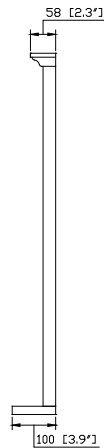

Avanity

WESTWOOD-M24-WW

Features

- Durable birch wood frame
- Beveled-edge mirror
- Mirror hangs horizontally
- Wall cleat for easy hanging and leveling

Colors / Finishes

- White washed

Nominal Dimension

- 24W x 3.9D x 33H (inches)

Components

Vanity	WESTWOOD-V24-WW
--------	-----------------

Product Diagrams

Front

Back

Side

Top