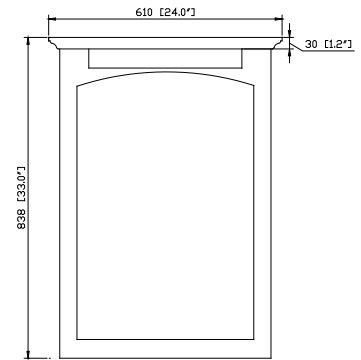

Avanity

WESTWOOD-M24-WW

Features

- Durable birch wood frame
- Beveled-edge mirror
- Mirror hangs horizontally
- Wall cleat for easy hanging and leveling

Colors / Finishes

- White washed

Nominal Dimension

- 24W x 3.9D x 33H (inches)

Components

Vanity	WESTWOOD-V24-WW
--------	-----------------

Product Diagrams

Front

Back

Side

Top