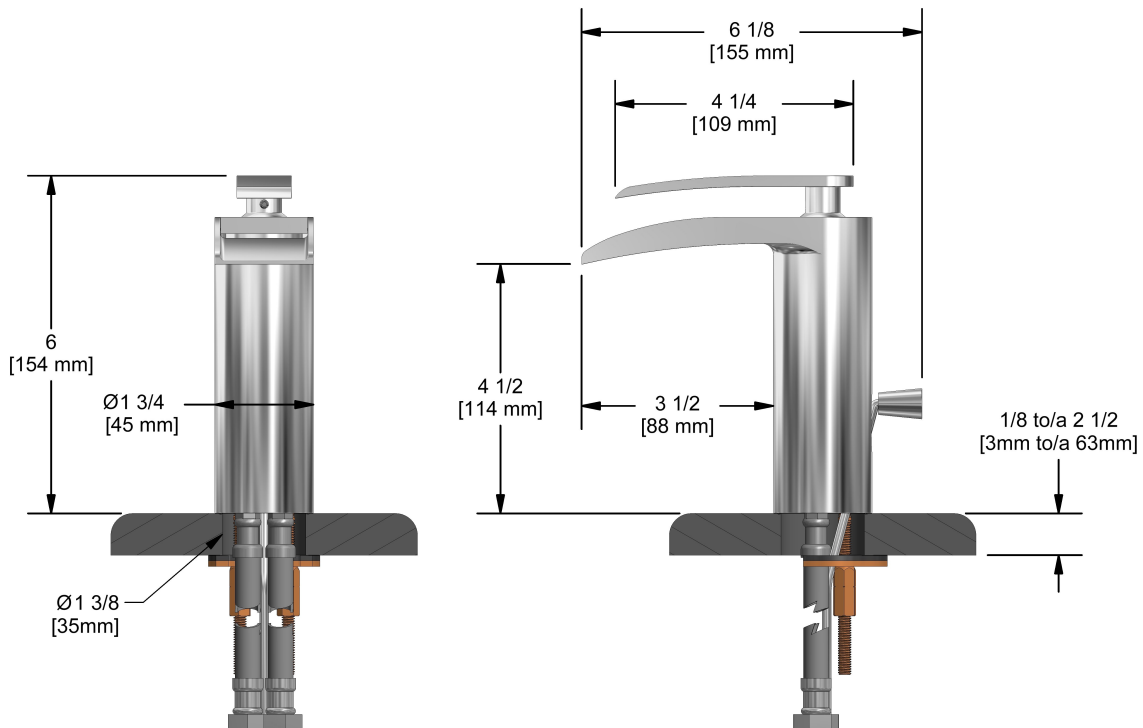

Sizes, models and finishes may differ from thoses presented.

Warranty

The Riobel inc. product carries a limited LIFETIME warranty on the finish Chrome, Gold (PVD), Brushed nickel (PVD), Night brushed (PVD), Polished nickel (PVD) and all working parts and is guaranteed from the initial date of purchase against all manufacturing defects. Other finished 1 year.

Customer Service

Ontario, West Canada : 888-287-5354 Quebec, Maritimes, United States : 866-473-8442

2014.05.06