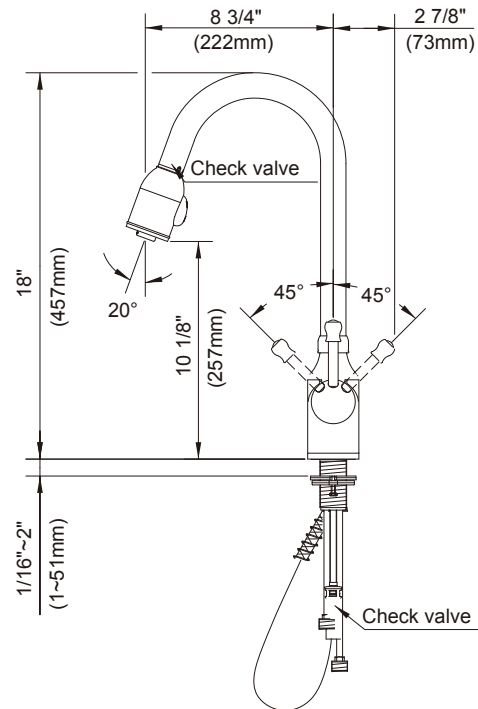

Warranty

Danze products are covered by a manufacturer's limited "lifetime" warranty for manufacturing defects.