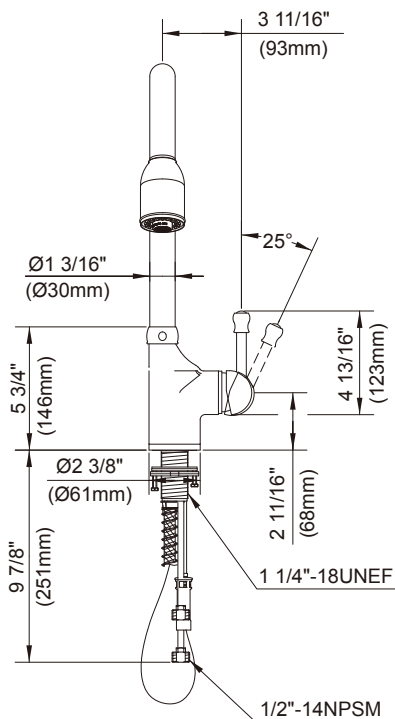

Warranty

Danze products are covered by a manufacturer's limited "lifetime" warranty for manufacturing defects.