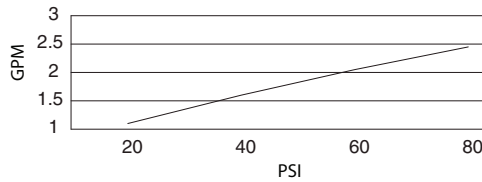

SPECIFICATIONS

MELROSE™ SINGLE HANDLE PULL-DOWN KITCHEN FAUCET

Model

D457015

Description

- Ceramic disc valve
- 18" high spout, 8 3/4" spout length
- 2 function spray/aerated stream
- Quiet running hose with spring retraction
- Single hole mount

Flow Rate