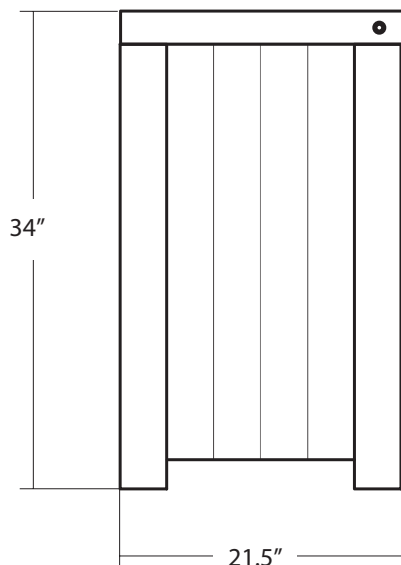

SPECIFICATIONS FOR
CABERNET VANITY

VNW364

PRODUCT DETAILS

- * 36"w x 21.5"d x 34"h
- * Reclaimed red wine-stained oak staves
- * Custom blended, hand rubbed wax finish
- * Four full-extension, soft-close drawers
- * Removable center panel for access/storage
- * Dimensions are not exact and may vary $\pm 1/2"$

INSTALLATION

- * Freestanding vanity base

COORDINATING PRODUCTS

- * Cabernet Mirror
- * Any Native Trails copper or stone vanity top
- * Vanity top, sink and drain sold separately

IMPORTANT

Due to the handcrafted nature of this product, it will vary in finish, texture, hammering, and other details. Dimensions may vary up to 1/2". We strongly recommend that you wait for the actual product before making any installation cuts.