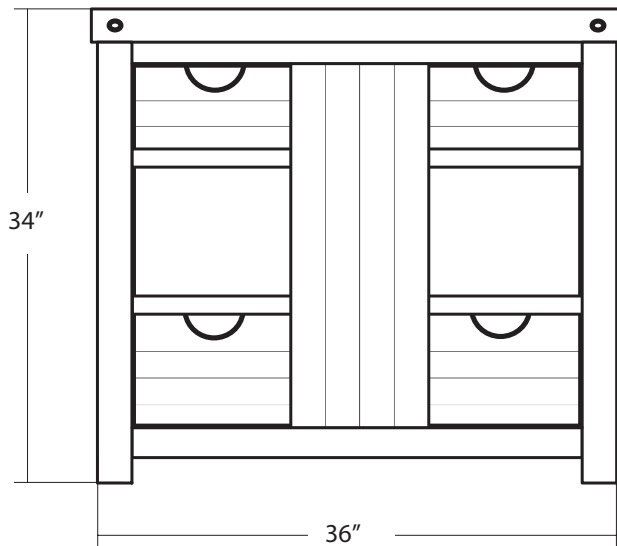

SPECIFICATIONS FOR
CABERNET VANITY

VNW364

PRODUCT DETAILS

- * 36"w x 21.5"d x 34"h
- * Reclaimed red wine-stained oak staves
- * Custom blended, hand rubbed wax finish
- * Four full-extension, soft-close drawers
- * Removable center panel for access/storage
- * Dimensions are not exact and may vary $\pm 1/2"$

INSTALLATION

- * Freestanding vanity base

COORDINATING PRODUCTS

- * Cabernet Mirror
- * Any Native Trails copper or stone vanity top
- * Vanity top, sink and drain sold separately

IMPORTANT

Due to the handcrafted nature of this product, it will vary in finish, texture, hammering, and other details. Dimensions may vary up to 1/2". We strongly recommend that you wait for the actual product before making any installation cuts.