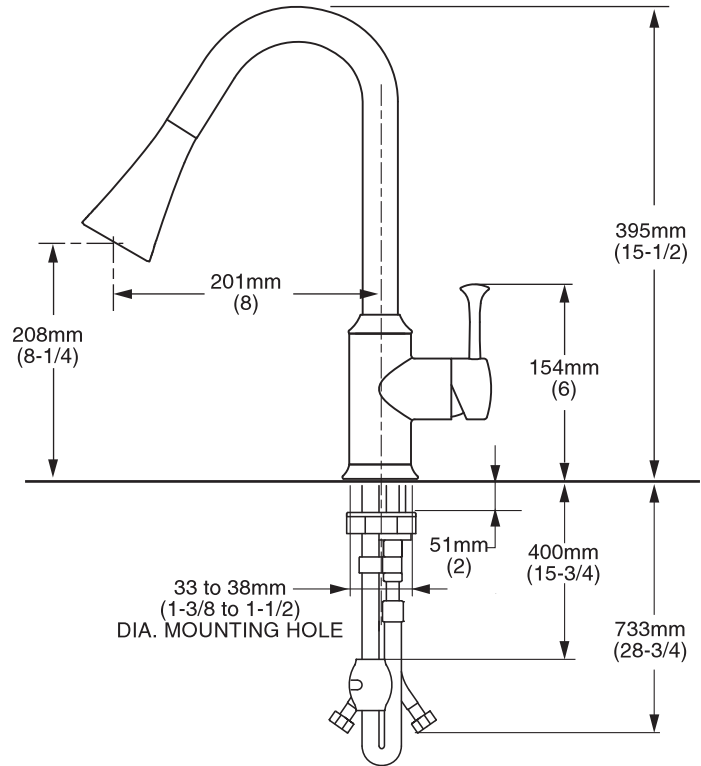

MODEL NUMBER:

☐ 4332.300 Pull Down Faucet

GENERAL DESCRIPTION:

Forged brass body with brass swivel spout and metal lever handle. Pull-down spray with adjustable spray pattern and push button activation. Metal reinforced hose. Washerless 40mm ceramic disc valve cartridge. Complete with two integral check valves. Braided flexible supply hoses with 3/8" compression connectors. 2.2 gpm/8.3Lmin. maximum flow rate.

PRODUCT FEATURES:

Ceramic Disc Valve Cartridge: Assures smooth, precise valve control and a lifetime of drip-free, maintenance-free performance.

Brass Construction: Highest quality materials for durability & long life.

Memory Position Valving: Allows user to turn valve on and off at preferred temperature setting without readjusting handle position each time.

Low Lead: Meets NSF Standard 61/Section 9 & Prop 65 lead requirements.

Pull-down Spray: Adjustable spray pattern-stream to spray.

Integral Check Valves: Prevents back flow.

Choice of Finishes: Choice of Polished Chrome or Stainless Steel (PVD).

SUGGESTED SPECIFICATION:

Single control kitchen faucet shall feature a forged brass body with pull-down spray. Shall also feature washerless ceramic disc valve cartridge, flexible supply hoses and two integral check valves. Fitting shall be American Standard Model # 4332.300. _____