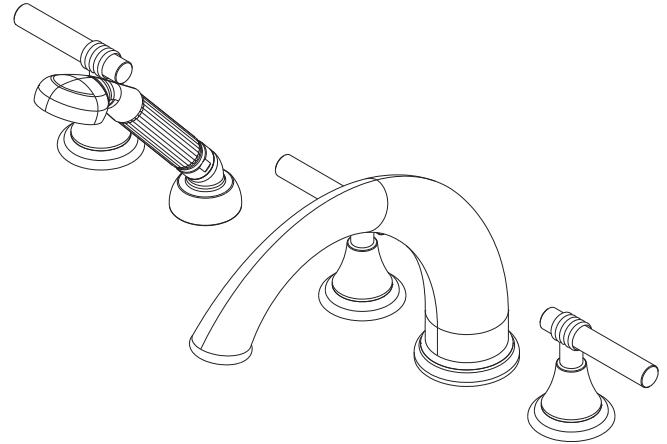

KAYAN

Roman Tub with Handshower Deck Trim

3-907

Features

- Solid brass construction
- ADA compliant lever handles
- 4-3/8" (11.1 cm) spout height at outlet
- 9-9/16" (24.3 cm) spout reach (c-c)
- Intended for use with Newport Brass rough valve kit (Required Accessory) which incorporates the following:
  - Brass valve bodies and quick-connect spout fitting
  - Quarter-turn washerless ceramic disc 3/4" valve cartridges
  - Diverter valve and hoses as needed for handshower

Codes / Standards Compliance

Meets or exceeds the following at date of manufacture:

- ASME A112.18.1/CSA B125.1
- IAPMO/cUPC
- IPC
- ADA
- ICC/ANSI A117.1
- Energy Policy Act of 1992
- EPA Watersense
- All applicable US Federal and State material regulations

Colors / Finishes

- 15: Polished Nickel
- 15S: Satin Nickel
- 26: Polished Chrome
- 10B: Oil Rubbed Bronze
- Other: Refer to the Newport Brass catalog for additional color/finish options.

Specified Model

Model	Description	Colors / Finishes				
3-907	Roman Tub with Handshower Deck Trim	☐ 15	☐ 15S	☐ 26	☐ 10B	☐ Other

Required Accessory:

Trim, above, and Rough Valve Kit, below, must both be specified.

Application	Roman Tub			Roman Tub with Handshower					
	Hot Valve	Cold Valve	Spout Quick-Connect Fitting	Hot Valve	Cold Valve	Spout Quick-Connect Fitting	Poly-Braided Hose	Handshower Diverter	H/S Flange Hardware
Inlet/Outlet Size	3/4"	3/4"	3/4"	3/4"	3/4"	3/4"	1/2"	3/4" / 1/2"	-
Part Number	☐ 1-506			☐ 1-507					
Image									

Product Specification:

Add "Color / Finish" suffix to Tub Deck Trim model number, below.

The Roman Tub with Handshower Deck Trim shall be made of solid brass construction. Roman Tub with Handshower Deck Trim shall incorporate ADA compliant lever handles. Product shall incorporate a 4-3/8" (11.1 cm) spout height at outlet and a 9-9/16" (24.3 cm) spout reach (c-c). Rough valve kit shall incorporate brass valve bodies with quarter-turn washerless ceramic disc 3/4" valve cartridges, a quick-connect spout fitting and a diverter valve with hoses as needed for handshower. Roman Tub with Handshower Deck Trim shall be Newport Brass Model 3-907/____ and Newport Brass rough valve kit shall be 1-507.