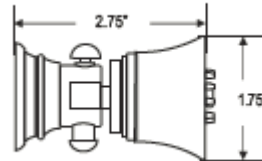

SHOWER COMPONENTS

Needle Spray 2-Way Adjustable Body Jet
For Wall (course to fine) with Non Positive Shutoff
70S

Codes and Standards

ALTMANS RESERVES THE RIGHT TO
MODIFY AND CHANGE SPECIFICATIONS
AT ANY TIME. PLEASE VERIFY DIMEN-
SIONS PRIOR TO INSTALLATION

Color/Finishes

- Polished Chrome, PVD Satin Nickel
- Refer to pricelist for other finishes.

Features and Benefits

- Brass Construction
- 1/2 inch female Connection