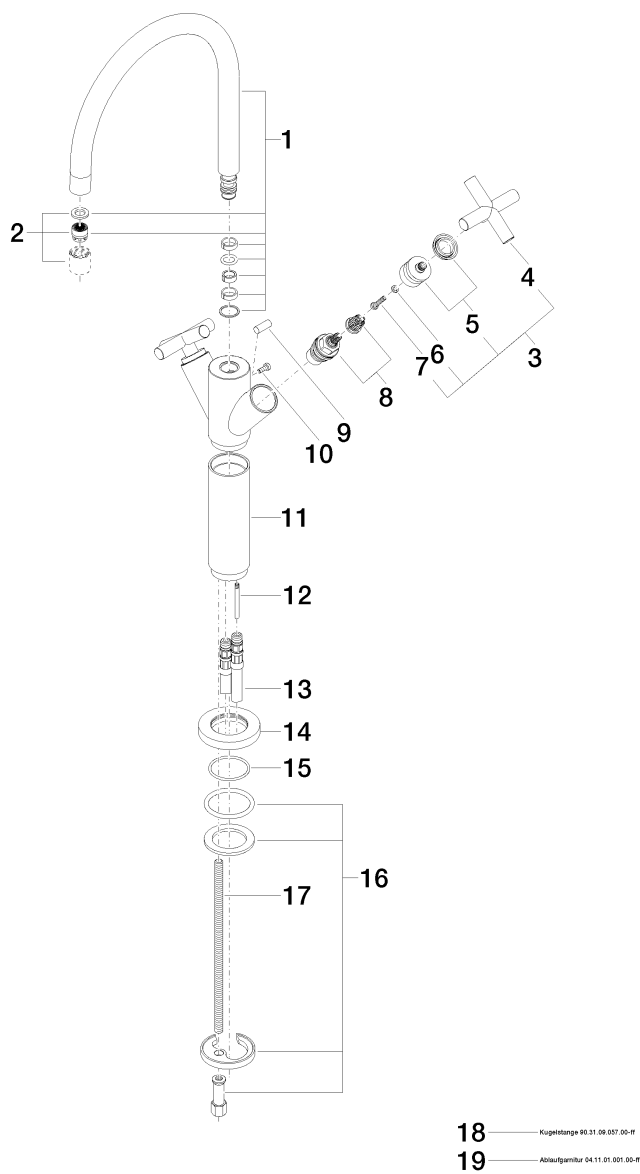

Product specifications

- **7 7/8" projection**
- Swivel spout 360°
- M 18 x 1 aerator – female thread
- Total height 16 3/4"
- Height to aerator/spout outlet 11"
- 2x xControl ceramic disc cartridge 1/2"
- 2x M 10 x 1 x 23 5/8" screw-in high pressure hose
- **US drain with overflow**
- Water flow rate limited to max. 1.5 gpm
- low lead compliant
- Flange diameter 2 3/8"

Surfaces

- chrome 22534892-000010
- chrome 22534892-000010
- matt platinum 22534892-060010
- matt platinum 22534892-060010
- platinum 22534892-080010
- platinum 22534892-080010
- matt white 22534892-100010
- matt white 22534892-100010
- matt black 22534892-330010
- matt black 22534892-330010

Exploded assembly drawing

Order quantity

No.	Article number	Name	Installation quantity
1	90282221402ff	spout	1
2	90230102800ff	aerator	1
3	04208901000ff	handle	2
4	092089010ff	handle	2
5	90121200700ff	base	2
6	09301102990	disc	2
7	09303007590	screw	2
8	9090031510090	top	2
9	092089035ff	handle	1
10	09303005490	screw	1
11	091840063ff	sleeve	1
12	093109085ff	pull-rod	1
13	0430040170090	hose	2
14	092810132ff	ring	1
15	09141013490	seal	1
16	0430110380090	fixing set	1
17	09311100090	pin	1
18	04240422200ff	adaptor	1
19	04233003101-07	threaded connector	1
20	09240422210ff	adaptor	1
21	90310905700ff	bar	1
22	04110102300ff	pop-up waste	1