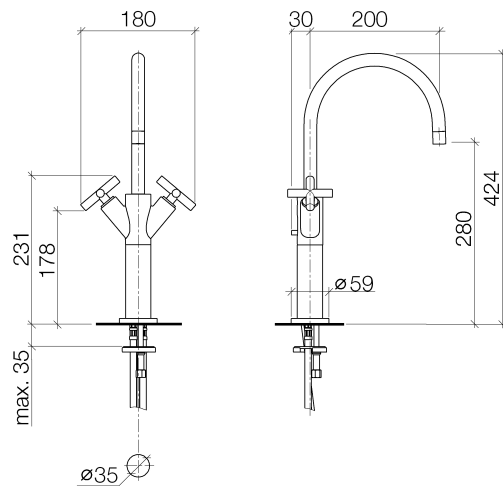

Product specifications

- **7 7/8" projection**
- Swivel spout 360°
- M 18 x 1 aerator – female thread
- Total height 16 3/4"
- Height to aerator/spout outlet 11"
- 2x xControl ceramic disc cartridge 1/2"
- 2x M 10 x 1 x 23 5/8" screw-in high pressure hose
- **US drain with overflow**
- Water flow rate limited to max. 1.5 gpm
- low lead compliant
- Flange diameter 2 3/8"

Surfaces

- chrome 22534892-000010
- chrome 22534892-000010
- matt platinum 22534892-060010
- matt platinum 22534892-060010
- platinum 22534892-080010
- platinum 22534892-080010
- matt white 22534892-100010
- matt white 22534892-100010
- matt black 22534892-330010
- matt black 22534892-330010

Exploded assembly drawing

Order quantity

No.	Article number	Name	Installation quantity
1	90282221402ff	spout	1
2	90230102800ff	aerator	1
3	04208901000ff	handle	2
4	092089010ff	handle	2
5	90121200700ff	base	2
6	09301102990	disc	2
7	09303007590	screw	2
8	9090031510090	top	2
9	092089035ff	handle	1
10	09303005490	screw	1
11	091840063ff	sleeve	1
12	093109085ff	pull-rod	1
13	0430040170090	hose	2
14	092810132ff	ring	1
15	09141013490	seal	1
16	0430110380090	fixing set	1
17	09311100090	pin	1
18	04240422200ff	adaptor	1
19	04233003101-07	threaded connector	1
20	09240422210ff	adaptor	1
21	90310905700ff	bar	1
22	04110102300ff	pop-up waste	1