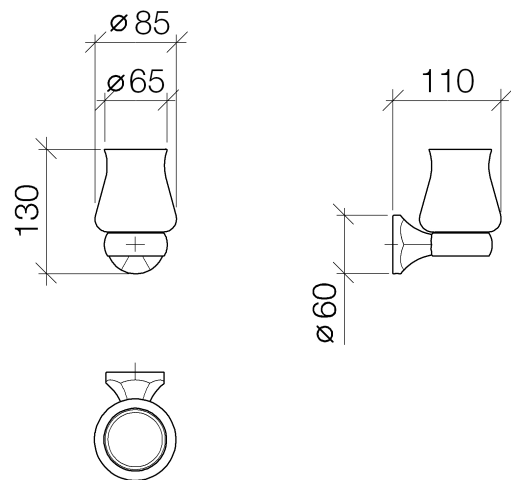

Product specifications

- Crystal tumbler
- Diameter 3 3/8"
- Height 5 1/8"
- Flange \varnothing 2 3/8"
- 4 3/8" projection

Surfaces

- chrome 83400360-00
- chrome 83400360-00
- matt platinum 83400360-06
- matt platinum 83400360-06
- platinum 83400360-08
- platinum 83400360-08
- brass 83400360-09
- brass 83400360-09

Exploded assembly drawing

Order quantity

No.	Article number	Name	Installation quantity
1	08900000484	glass	1
2	08281050091	ring	1
3	081720604ff	holder	1
4	09311114490	pin	1
5	081736506ff	holder	1
6	09303009190	screw	1
7	0517207080090	fixing set	1