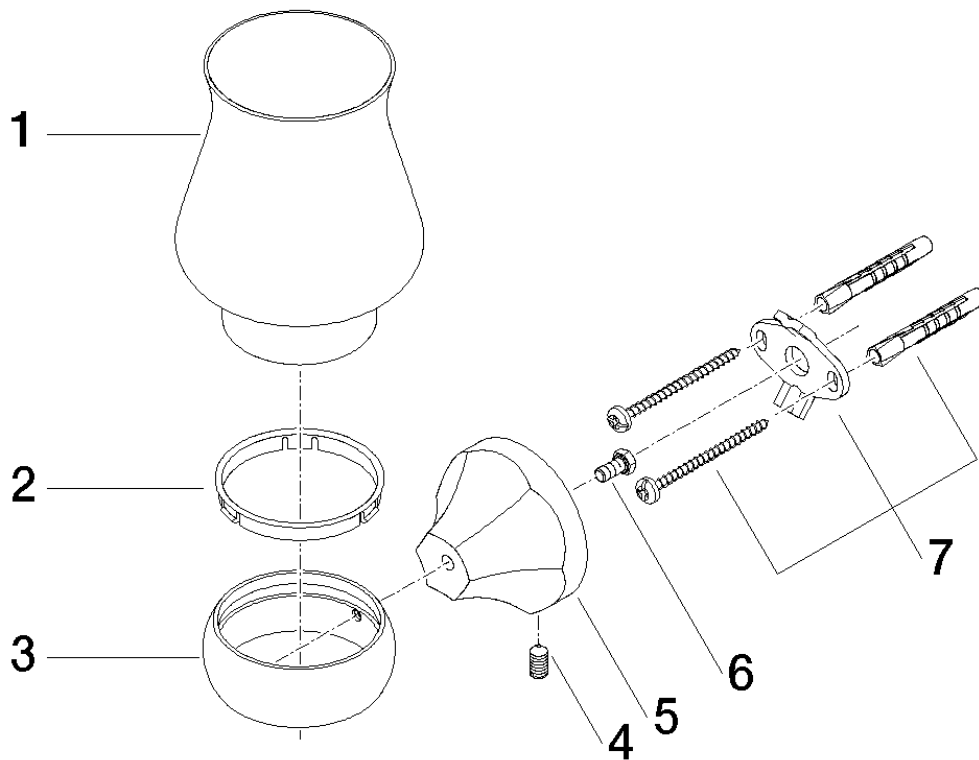

Product specifications

- Crystal tumbler
- Diameter 3 3/8"
- Height 5 1/8"
- Flange \varnothing 2 3/8"
- 4 3/8" projection

Surfaces

- chrome 83400360-00
- chrome 83400360-00
- matt platinum 83400360-06
- matt platinum 83400360-06
- platinum 83400360-08
- platinum 83400360-08
- brass 83400360-09
- brass 83400360-09

Exploded assembly drawing

Order quantity

No.	Article number	Name	Installation quantity
1	08900000484	glass	1
2	08281050091	ring	1
3	081720604ff	holder	1
4	09311114490	pin	1
5	081736506ff	holder	1
6	09303009190	screw	1
7	0517207080090	fixing set	1