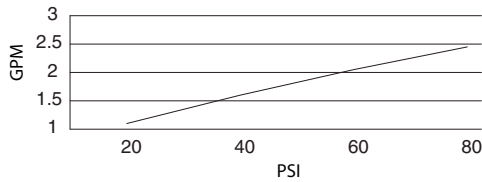

SPECIFICATIONS

BELLEFLEUR® SINGLE HANDLE PULL-DOWN KITCHEN FAUCET

Model

D454746 (Replaces D404546 series)

Description

- Ceramic disc valve
- 16 3/4" high spout, 8 3/4" spout length
- 2 function spray/aerated stream
- Twist control spray
- Quiet running hose with spring retraction
- Single hole mount

Flow Rate