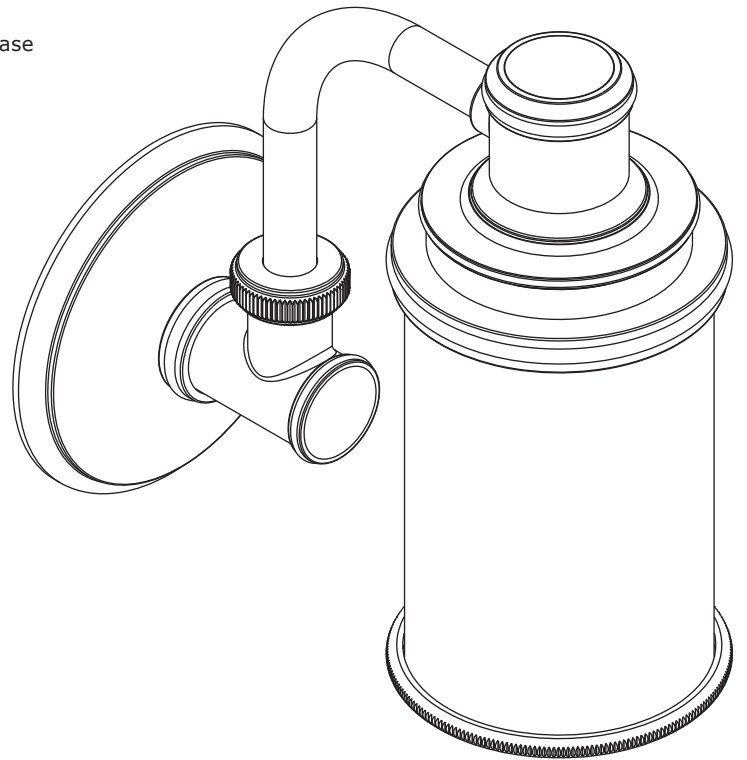

Single Light 4581

Features

- Solid brass construction
- Single-post, single light, pivoting design
- UL listed for damp locations
- Includes 60 watt compact fluorescent lamp with 2-pin (GU24) base
- Pivoting design allows shade to rotate around vertical post axis
- May be installed with shade facing upward or downward

Codes / Standards Compliance

Meets or exceeds the following at date of manufacture:

- UL 1598
- All applicable US Federal and State material regulations

Colors / Finishes

- ORB: Oil Rubbed Bronze
- PC: Polished Chrome
- PN: Polished Nickel
- SN: Satin Nickel
- Other: NA

Specified Model

Model	Description	Colors | Finishes
4581	Single Pivoting Light, Satin-Etched Glass	☐ ORB ☐ PC ☐ PN ☐ SN
4581-G-E	Replacement Glass Shade, Satin-Etched Glass	

Product Specification: Add glass type designator and "Color / Finish" suffix to Model number, below.

The Single Pivoting Light shall incorporate solid brass construction and a satin-etched glass shade capable of pivoting about a vertical post axis. Single Pivoting Light shall include a 60 watt compact fluorescent lamp with 2-pin (GU24) base. Single Pivoting Light shall complement Ginger Columnar product series. Single Pivoting Light shall be Ginger Model 4581/_____.