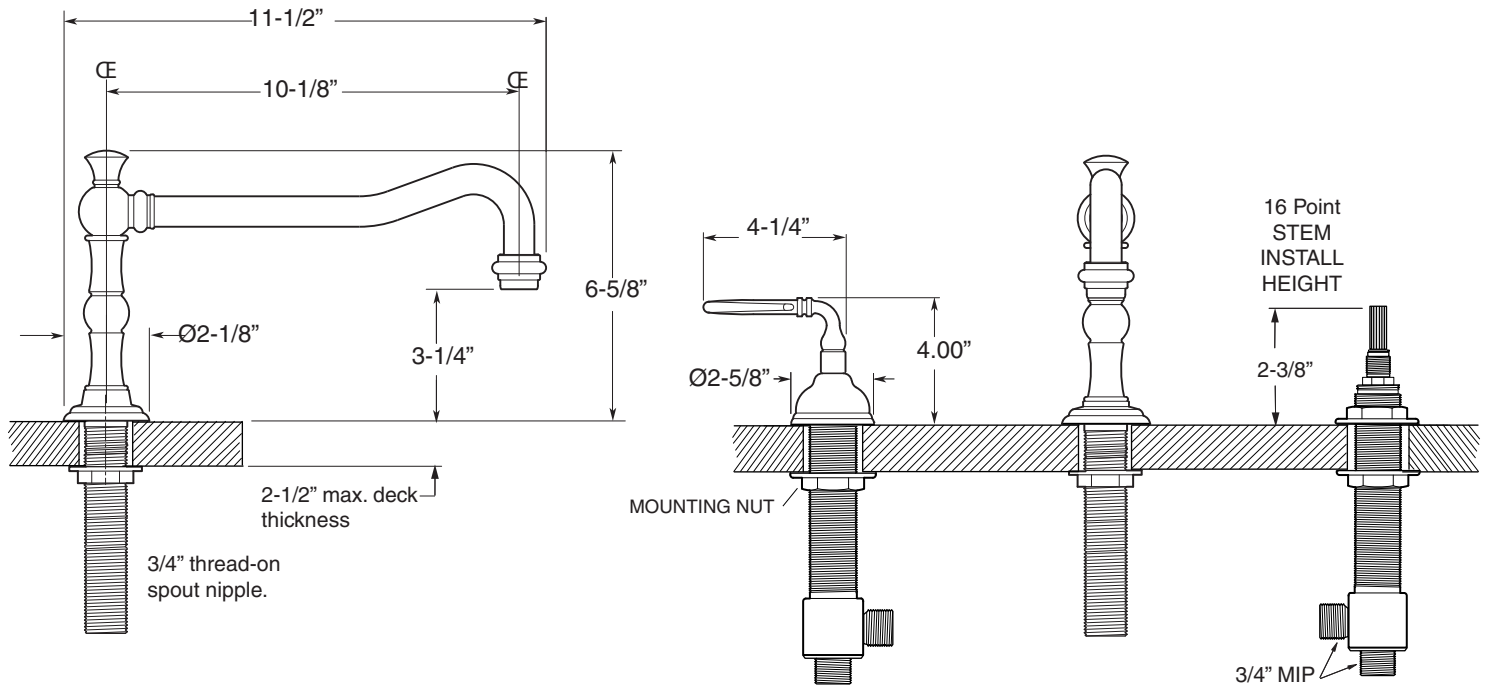

FEATURES:

- All brass construction
- Loop lever style handles with setscrew attachment.
- 3/4" valve bodies with 1/4 turn ceramic disc cartridge.
- Available in all finishes. Warranty varies according to finish selection.
- Certified to meet and exceed the following codes and standards:
ASME A112.18.1-2005/CSAB 125.1-2005

Bordeaux
Roman Tub Set with Deckmount
Handshower and Diverter
1.356493
(1.356493T - Trim only)

Spout and valves install through 1-1/4" diameter holes.
Plumber to provide 3/4" supply lines to valves

NOTE: 1/2" outlet for in-line vacuum breaker (18.15.055), and 60" chrome spiral hose (18.10.016) - INCLUDED

Note: Measurements are subject to change or cancellation. No responsibility is assumed for use of superseded or voided pages.

Series 350

Bordeaux

Roman Tub Set with Deckmount
Diverter and Handshower