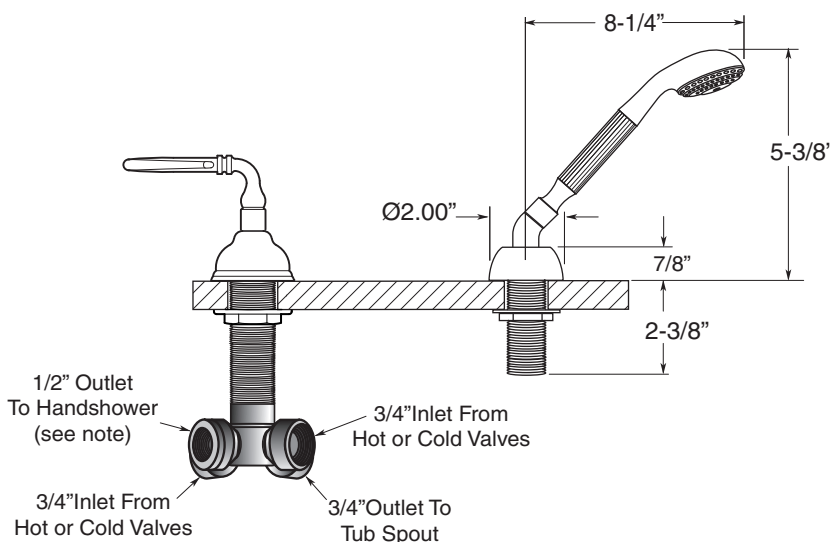

FEATURES:

- All brass construction
- Loop lever style handles with setscrew attachment.
- 3/4" valve bodies with 1/4 turn ceramic disc cartridge.
- Available in all finishes. Warranty varies according to finish selection.
- Certified to meet and exceed the following codes and standards:
ASME A112.18.1-2005/CSAB 125.1-2005

Bordeaux
Roman Tub Set with Deckmount
Handshower and Diverter
1.356493
(1.356493T - Trim only)

Spout and valves install through 1-1/4" diameter holes.
Plumber to provide 3/4" supply lines to valves

NOTE: 1/2" outlet for in-line vacuum breaker (18.15.055), and 60" chrome spiral hose (18.10.016) - INCLUDED

Note: Measurements are subject to change or cancellation. No responsibility is assumed for use of superseded or voided pages.

Series 350

Bordeaux

Roman Tub Set with Deckmount
Diverter and Handshower