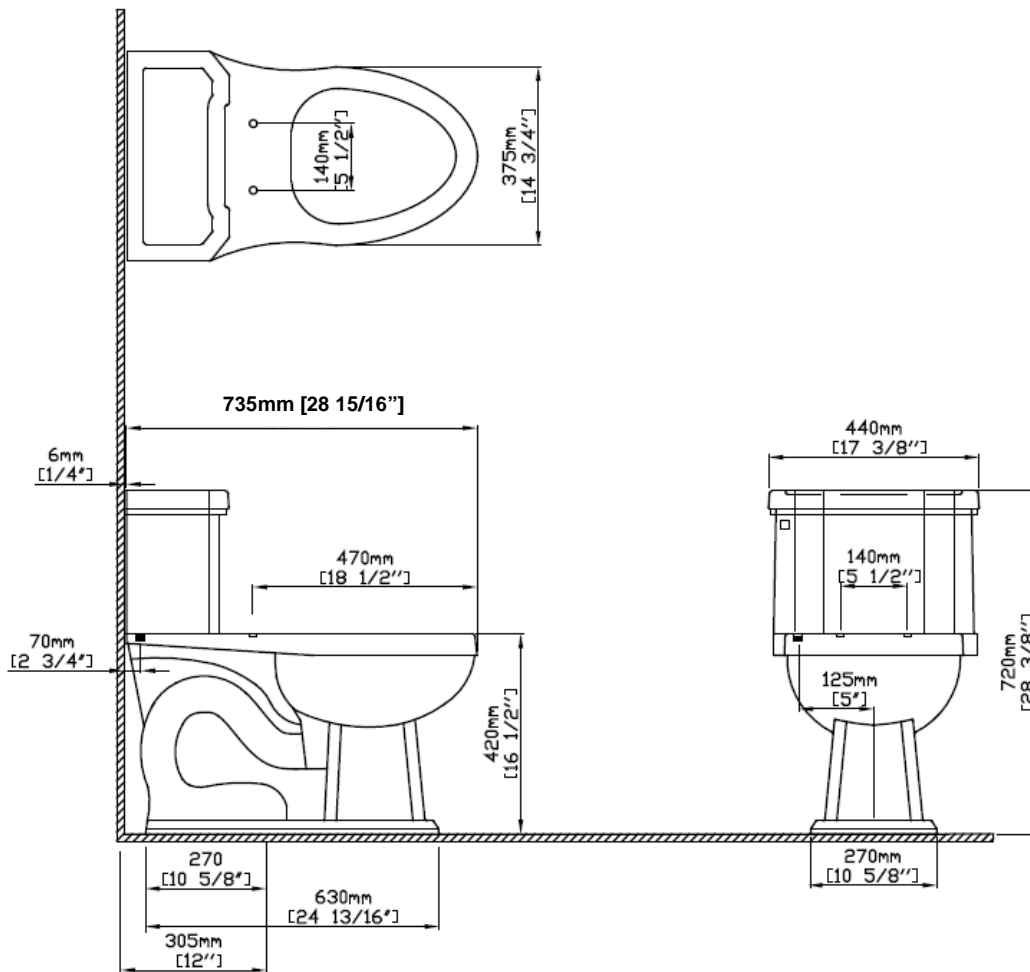

Richmond ECO 1PC HET

Chair-Height Elongated Bowl & Tank 6125.128

Technical information:

Fixture		Included components:	
Configuration	1PC Elongated bowl & tank	Bowl & Tank	6125.128.xx
Flushing volume	1.28 gpf / 4.8 lpf	Silent Close Seat	9400.490.xx
Passageway	2 1/8"	Valve Kit	9400.504.00
Seat post hole centers	5 1/2"	Trip Lever	9400.126.xx
Fixture		Weight	Bolt caps
Bowl & Tank	L 28 15/16" x W 14 3/4" x H 28 3/8"	81	9400.170.xx
			Tank lid
			6125.125.xx

Product diagram:

These measurements are subject of change or cancellation. No responsibility will be assumed for use of superseded or voided pages.