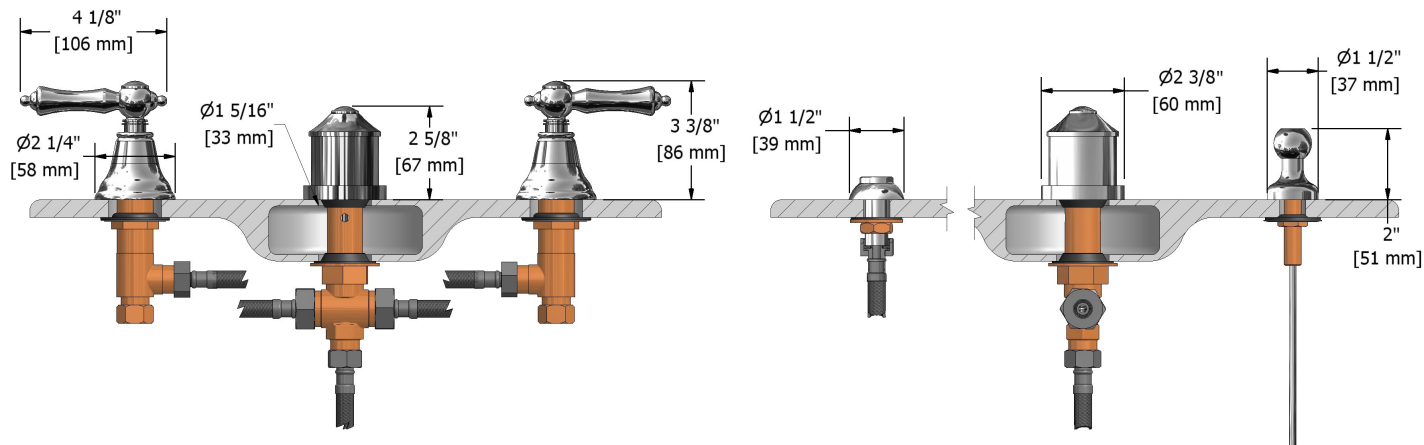

4-piece bidet faucet with integrated vaccum breaker
PR09LXX

Specifications

Descriptions

- 1/2" inlet male NPT
- Pop-up drain
- Ceramic cartridge
- Jet
- Integrated vaccum breaker

Available colors

- C : Chrome
- CW : Chrome/White
- BN : Brushed nickel (PVD)

Cartridges

- Cold: #401-080 - Hot: #401-079

Certifications

- CSA B125.1
- ASME A112.18.1
- CMR248 Approval

Sizes, models and finishes may differ from those presented.

Warranty

The Riobel inc. product carries a limited LIFETIME warranty on the finish Chrome, Gold (PVD), Brushed nickel (PVD), Night brushed (PVD), Polished nickel (PVD) and all working parts and is guaranteed from the initial date of purchase against all manufacturing defects. Other finished 1 year.