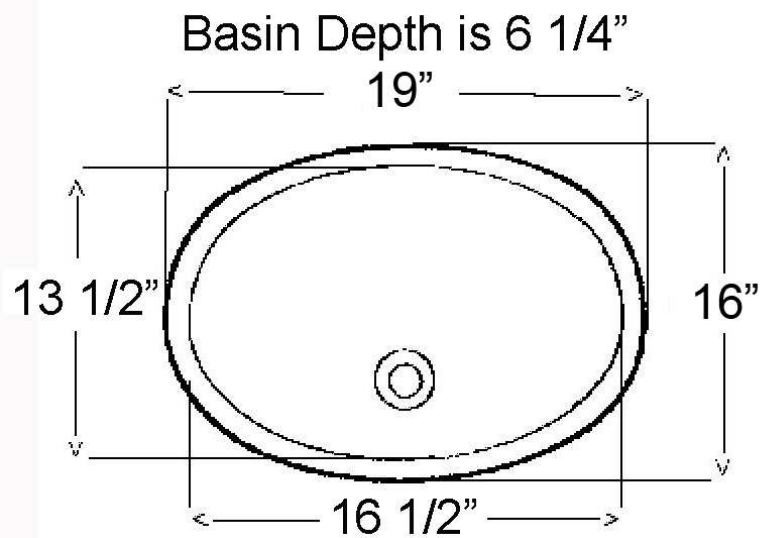

# OVAL COPPER LAVATORY BOWL

Cat. No.  
6861

W: 19"

D: 16"

## Features:

- ▶ 18 Gauge Metal
- ▶ Undermount
- ▶ Oval Shape
- ▶ Includes Overflow and Drain Opening for Standard 1 1/4" Drain Fitting
- ▶ Copper is a Living Finish and will Patina Over Time
- ▶ Pewter will Not Patina Under Normal Circumstances

## Interior Dimensions:

Basin Interior: 16 5/8" x 13 3/4"  
Basin Depth: 6 1/4"

Dimensions of fixture are nominal and may vary. Dimensions and specifications subject to change without notice.