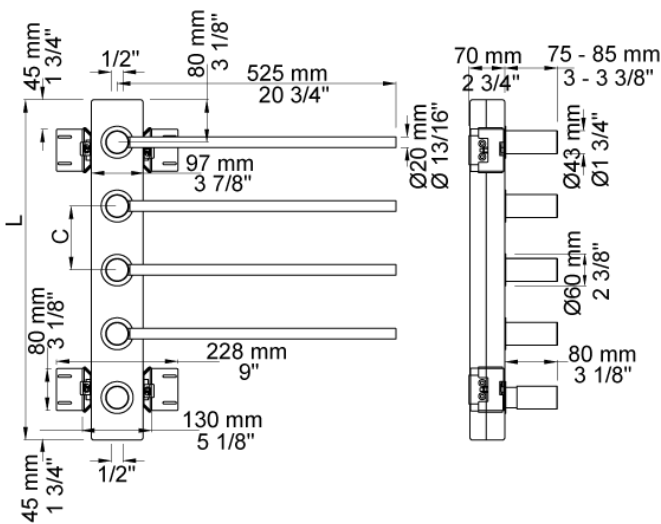

Date:

Client:

Project:

VOLA product: T39W

T39W

VOLA build-in modular heated towel rail for individual design solutions.

A modular system of bars to be positioned according to customer requirements. Height between 500 and 2100 mm.

Individual number of bars with center distance between 100 and 300 mm.

With thermostatic return temperature limiter.

For central heating installations.

½" connections.

Available in colours

- Color 02, Grey
- Color 04, Light blue
- Color 05, Orange
- Color 06, Light green
- Color 08, Yellow
- Color 09, Dark grey
- Color 12, Mocca
- Color 14, Bright red
- Color 15, Dark blue
- Color 16, Polished chrome
- Color 17, Gloss black
- Color 18, White
- Color 19, Natural brass
- Color 20, Brushed chrome
- Color 21, Carmine red
- Color 25, Pink
- Color 27, Matt black
- Color 40, Brushed stainless steel