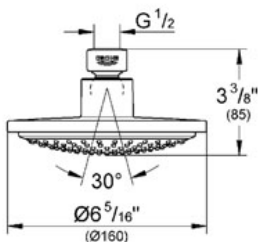

Product Description:
 Head shower 1 spray

Standard Specification:

- GROHE StarLight® finish
- GROHE DreamSpray® perfect spray pattern
- SpeedClean anti-lime system
- Rain
- Rotating ball joint ± 15°
- 1/2" Connection thread
- Max Flow Rate 2.5 gpm at 80 psi (9.5 L/min)