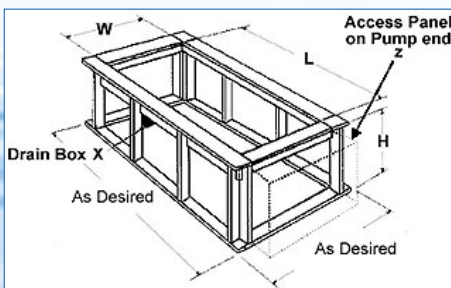

Island Drop-In				3 Wall Installation		
Model	(L)ength	(W)idth	(H)eighth Finish	(L)ength	(W)idth	(H)eighth Ledger Molded
5430	52"	28"	18½"	54"	30"	20"
6032	58¼"	30¼"	18"	60¼"	32¼"	19½"
6036	58¼"	34"	18"	60¼"	36"	19½"
6634	64"	32"	18"	66"	34"	19½"
7236	69¾"	34"	18¼"	71¾"	36"	19¾"

Disclaimer: Certain options or altering the pump/blower location may cause the pump/blower to extend beyond the tub decking. For cutout dimensions wait for unit to arrive. All specifications subject to change without notice.