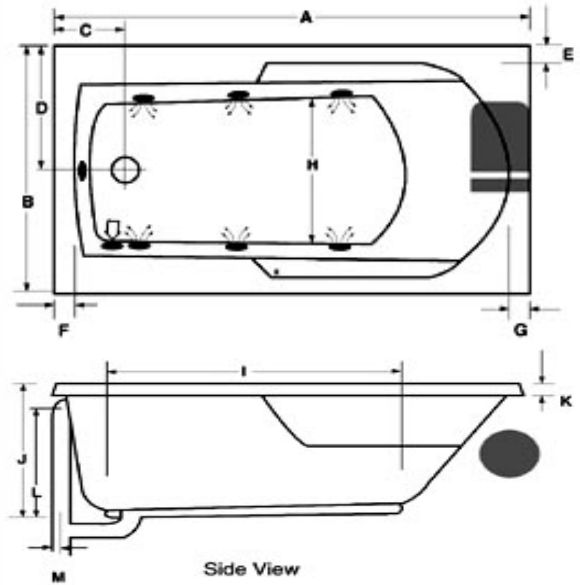

ALSO AVAILABLE:
Soaking Tub Only, Whirlpool, Thermal Air, Combo

Side View

Model	GC	AC	A	B	C	D	E	F	G	H	I	J	K	L	M	Jet	Pump	Wat.Cap.
5430	N/A		54"	30"	8"	15"	2"	2"	2"	16"	35"	19¼"	1¾"	16¾"	1"	6	2.25	40 gal.
6032	N/A		60¼"	32¼"	8¾"	16"	2"	2"	2"	18"	40"	18¼"	1¾"	16¼"	1"	6	2.25	45 gal.
6036	N/A		60¼"	36"	8¾"	18"	2¼"	2"	1½"	22"	41"	18¾"	1¾"	16¼"	1"	6	2.25	50 gal.
6634	N/A		66"	34"	8"	17"	3"	2"	2"	18"	47"	18¾"	1¾"	16¼"	1"	6	2.25	55 gal.
7236	N/A		71¾"	36"	11½"	18"	4"	5"	5"	18"	47"	19"	1¾"	16½"	4"	6	2.25	60 gal.