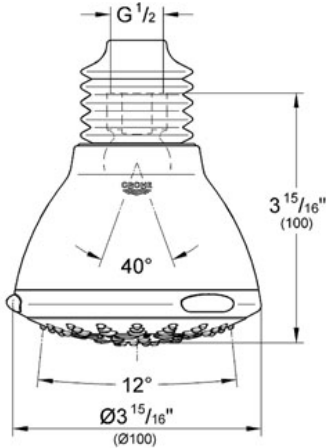

# RELEXA 100 FIVE Head Shower 5 sprays

MODEL # 27068

Pure Freude an Wasser

**GROHE**

GROHE America, Inc | 200 North Gary Avenue, Suite G, Roselle, IL 60172  
Phone: +1 (800) 444-7643 | Fax: +1 (800) 225-2778 | us-customerservice@grohe.com

### Standard Specification:

- GROHE StarLight® finish
- GROHE DreamSpray® perfect spray pattern
- GROHE CoolTouch®
- SpeedClean anti-lime system
- Inner WaterGuide for a longer life
- 5 spray patterns: Wide Spray / Needle Jet / Rain / Massage / Champagne
- 1/2" NPT Female Threads
- Ball-joint
- Max Flow Rate 2.5 gpm at 80 psi (9.5 L/min)