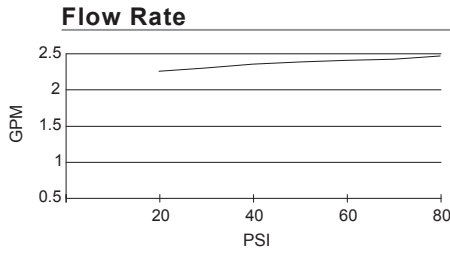

SPECIFICATIONS

EASTHAM™ TRIM ONLY SINGLE HANDLE PRESSURE BALANCE TUB & SHOWER FAUCET

Model

D500015T (Tub & Shower trim)
D500515T (Shower only trim)

Description

- Mono Round 1F Showerhead D460054, 2.5GPM (9.5LPM) maximum flow rate @ 80 psi
- 6" brass showerarm
- Solid brass handle
- Diverter on spout
- Use with valve: D112000BT (w/ stops) or D115000BT (w/o stops) or D112500BT (w/ stops) or D115500BT (w/o stops)

D500015T shown

D500015BRT shown

Standards

- UPC/cUPC
- Energy Policy Act of 1992

- ASME A112.18.1M/ A112.18.1

- ADA Accessibility Guidelines for Buildings and Facilities - 4.27.4 Controls and Mechanisms

Finishes Available