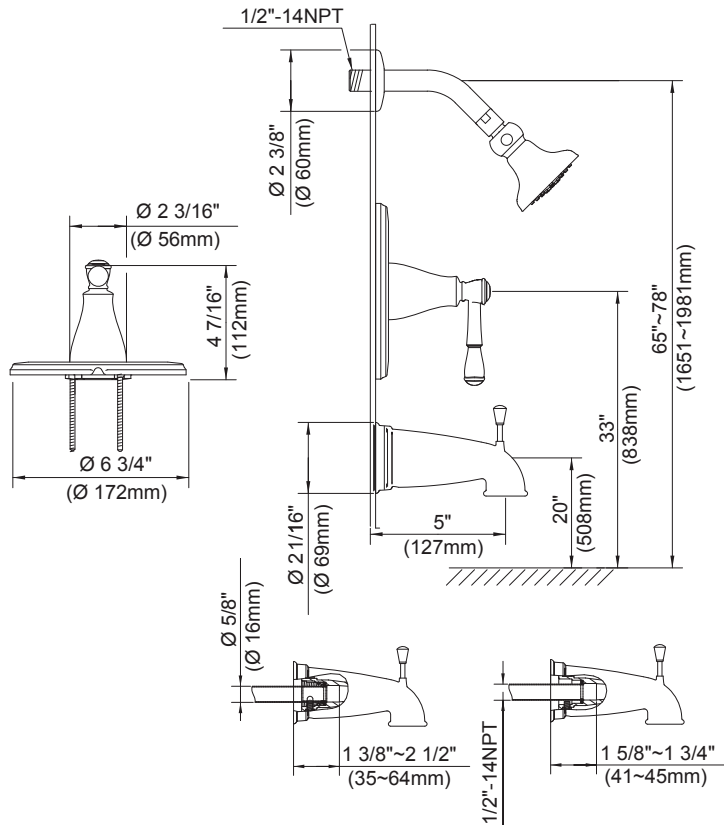

For Chrome and Brushed Nickel finishes