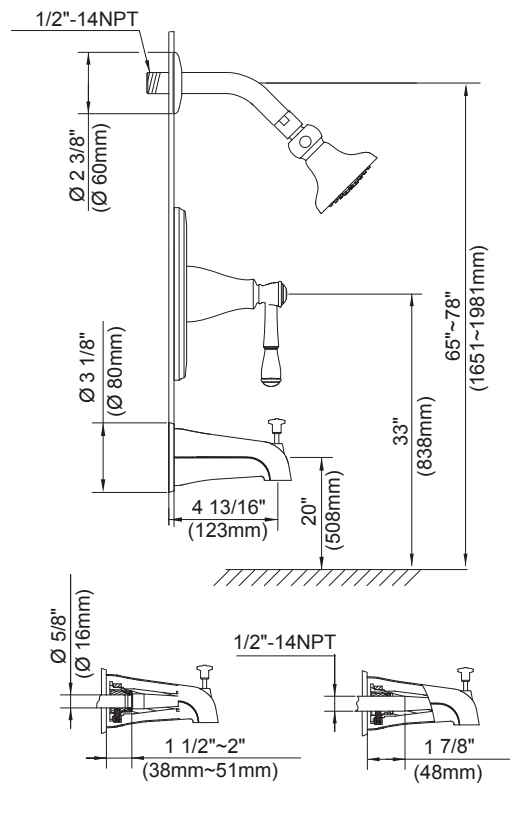

For Tumbled Bronze finish only

Submittal Information:

Job Name: _____
Contractor: _____

Location: _____
Contact #: _____