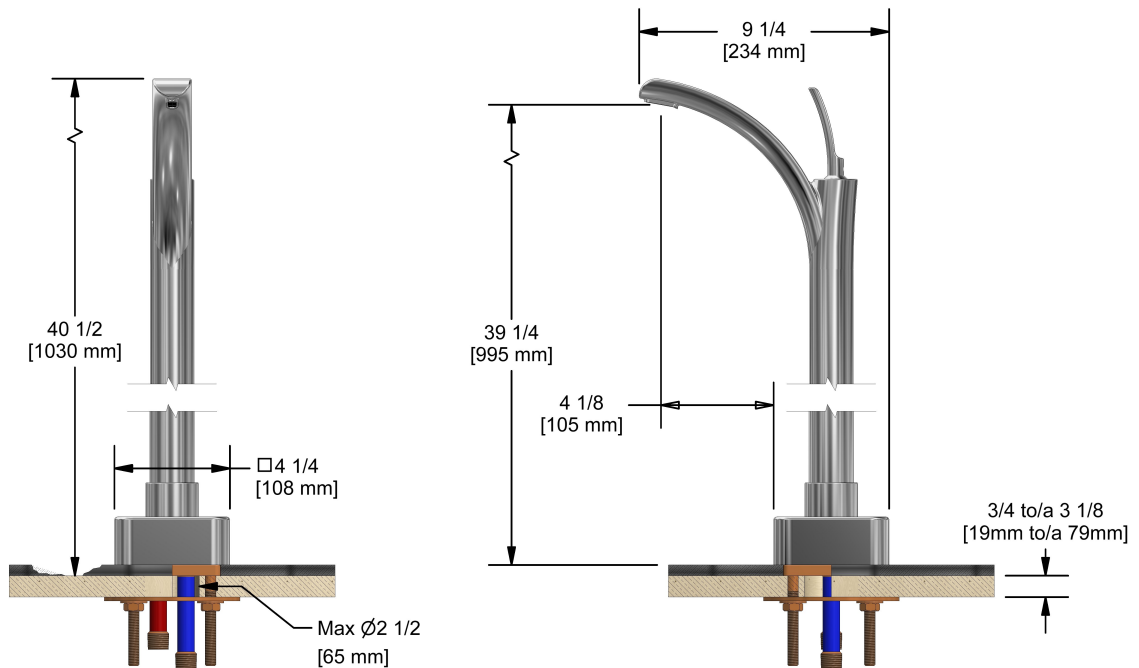

Floor-mount lavatory faucet
SA14XX

Specifications

Descriptions

- 1/2" inlet male NPT
- Ceramic cartridge
- 2 parts: rough and trim
- No drain

Available colors

- C : Chrome
- PN : Polished nickel (PVD)

Available flows

- 4 L/min, 1.06 gpm (US) 60psi
- 3.7 L/min, 1 gpm (US) 60psi (SA14XX-10)

Cartridges

- 401-770

Certifications

- CSA B125.1
- NSF61
- ASME A112.18.1
- CMR248 Approval
- AB1953
- ADA

Sizes, models and finishes may differ from those presented.