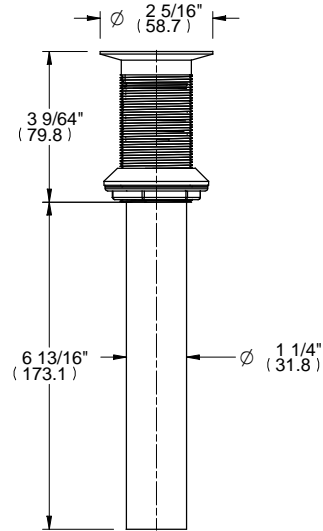

L1

ALTMANS RESERVES THE RIGHT TO MODIFY AND CHANGE SPECIFICATIONS AT ANY TIME. PLEASE VERIFY DIMENSIONS PRIOR TO INSTALLATION.

Features

- Available in All Finishes
- All Low Lead Brass Construction
- 1/4 Turn Ceramic Disc Cartridge

Through-Hole Specifications

DIMENSIONS SHOWN TO NEAREST 1/16"