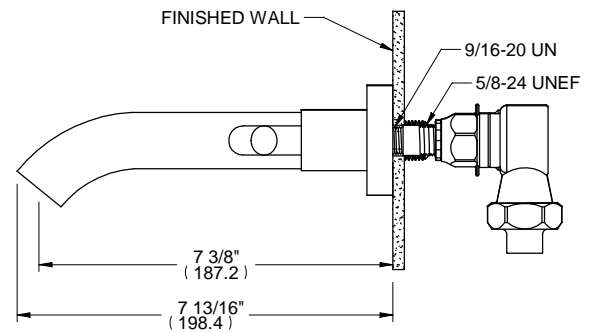

L1

ALTMANS RESERVES THE RIGHT TO MODIFY AND CHANGE SPECIFICATIONS AT ANY TIME. PLEASE VERIFY DIMENSIONS PRIOR TO INSTALLATION.

Features

- Available in All Finishes
- All Low Lead Brass Construction
- 1/4 Turn Ceramic Disc Cartridge

Through-Hole Specifications

DIMENSIONS SHOWN TO NEAREST 1/16"