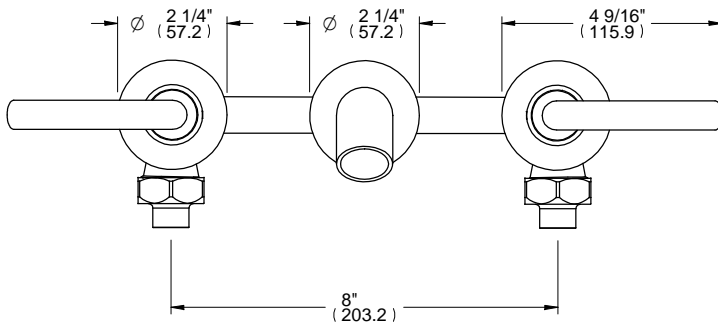

L1

ALTMANS RESERVES THE RIGHT TO MODIFY AND CHANGE SPECIFICATIONS AT ANY TIME. PLEASE VERIFY DIMENSIONS PRIOR TO INSTALLATION.

Features

- Available in All Finishes
- All Low Lead Brass Construction
- 1/4 Turn Ceramic Disc Cartridge

Through-Hole Specifications

DIMENSIONS SHOWN TO NEAREST 1/16"