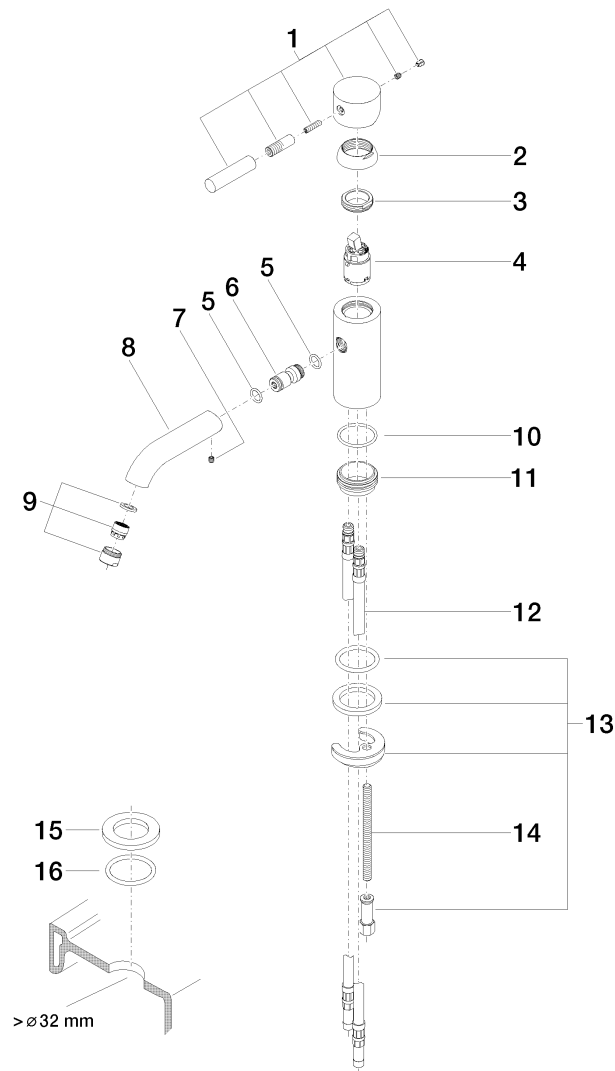

### Product specifications

- **4 1/8" projection**
- M 18 x 1 aerator – male thread
- Total height 5 1/8"
- Height to aerator/spout outlet 1 3/4"
- Ceramic disc cartridge
- 2x M 10 x 1 screw-in high pressure hose
- Water flow rate limited to max. 1.5 gpm
- low lead compliant

### Surfaces

- |                 |                 |
|-----------------|-----------------|
| • chrome        | 33525625-000010 |
| • chrome        | 33525625-000010 |
| • matt platinum | 33525625-060010 |
| • matt platinum | 33525625-060010 |

**Exploded assembly drawing**

**Order quantity**

<b>No.</b>	<b>Article number</b>	<b>Name</b>	<b>Installation quantity</b>
1	90206204100ff	handle	1
2	092830008ff	cover	1
3	092404130-07	nut	1
4	09150504190	cartridge	1
5	09141000390	seal	2
6	0924040251090	nipple	1
7	09311103090	pin	1
8	09110605810ff	spout	1
9	90230102202ff	aerator	1
10	09141011990	seal	1
11	092810109-07	ring	1
12	0430040450090	hose	2
13	0430110856290	fixing set	1
14	09311101290	pin	1
15	092762001ff	rosette	1
16	09141004390	seal	1