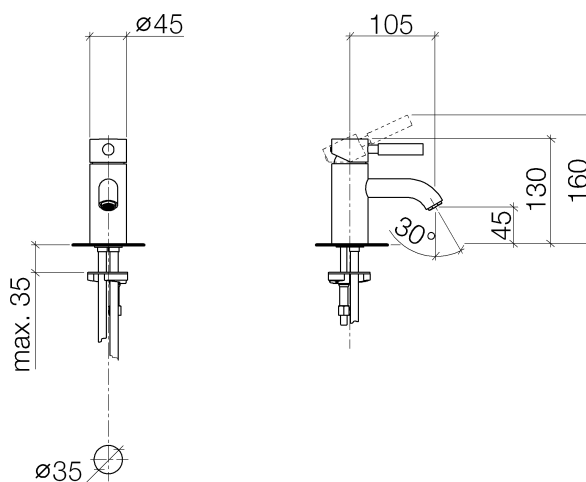

Surfaces

• chrome	33525625-000010
• chrome	33525625-000010
• matt platinum	33525625-060010
• matt platinum	33525625-060010