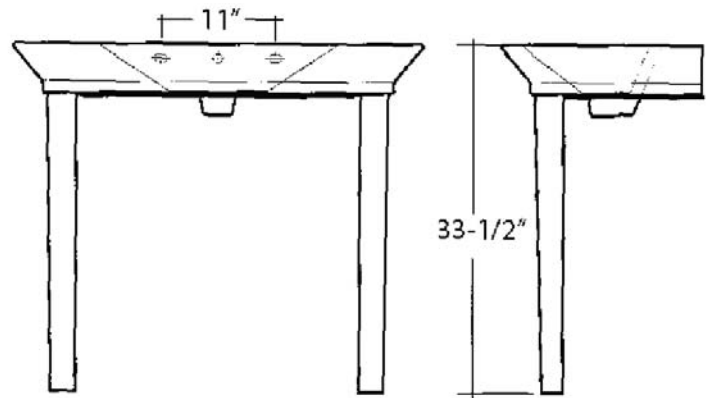

OPULENCE "His" LARGE CONSOLE

Cat. No
963, 964

Faucet not included

W: 39 1/2"
D: 19 3/8"
H: 33 1/2"

Interior Dimensions:

Basin Interior:	18-1/2" x 12"
Basin Depth:	4-1/2"
Side Deck:	8"
Back of basin to center of faucet:	2-5/8"
Back of basin to center of drain:	11"
Mount bolts height:	31-1/4"
Mount holes cc:	11"
Faucet and spout holes:	1 1/4"

Features:

- ▶ Fine fire clay for durability
- ▶ Transitional style
- ▶ Rectangular basin
- ▶ Available pre-drilled for 1-hole faucet (963) or 8" widespread (964)
- ▶ Should be mounted to wall with toggle or molly bolts (not included)

Colors:

WH White

Compliance Certification
Meets or exceeds the following specifications: ASME A112.19.1 2008 AND CSA B45.2-08 for Vitreous China fixtures.

Dimensions of fixture are nominal and may vary within the range of tolerances established by ASME Standard A112.19.2. Dimensions and specifications subject to change without notice.