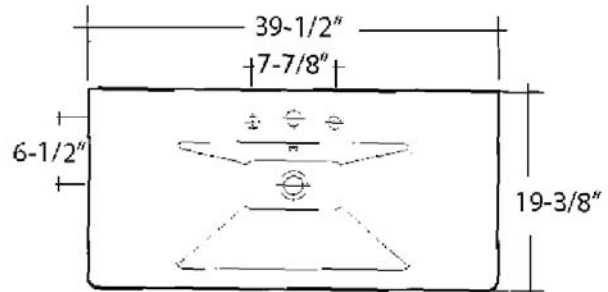

OPULENCE "His" LARGE CONSOLE

Cat. No
963, 964

Faucet not included

W: 39 1/2"
D: 19 3/8"
H: 33 1/2"

Interior Dimensions:

Basin Interior:	18-1/2" x 12"
Basin Depth:	4-1/2"
Side Deck:	8"
Back of basin to center of faucet:	2-5/8"
Back of basin to center of drain:	11"
Mount bolts height:	31-1/4"
Mount holes cc:	11"
Faucet and spout holes:	1 1/4"

Features:

- ▶ Fine fire clay for durability
- ▶ Transitional style
- ▶ Rectangular basin
- ▶ Available pre-drilled for 1-hole faucet (963) or 8" widespread (964)
- ▶ Should be mounted to wall with toggle or molly bolts (not included)

Colors:

WH White

Compliance Certification
Meets or exceeds the following specifications: ASME A112.19.1 2008 AND CSA B45.2-08 for Vitreous China fixtures.

Dimensions of fixture are nominal and may vary within the range of tolerances established by ASME Standard A112.19.2. Dimensions and specifications subject to change without notice.