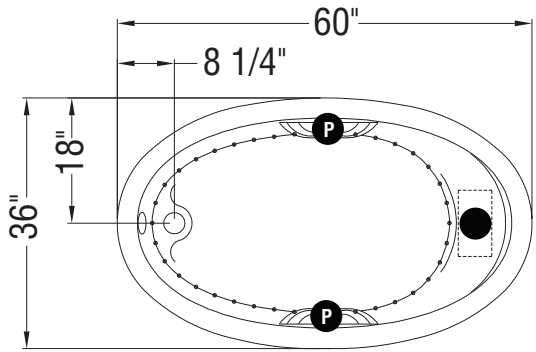

TRUE WHIRLPOOL
SYSTEM

AEROEFFECT
AIR SYSTEM

- : Indicates pump or blower positioning
- P : Indicates optional grab bars positioning
- (○) : Indicates True Whirlpool jets positioning
- (●) : Indicates Aeroeffect airjets positioning