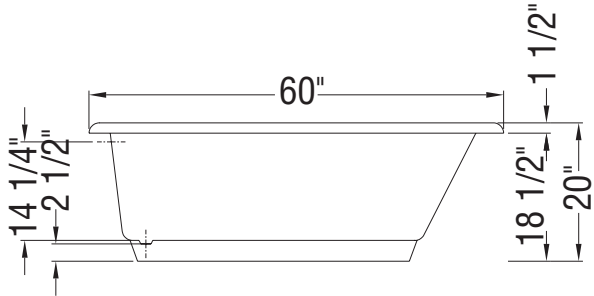

TRUE WHIRLPOOL
SYSTEM

AEROEFFECT
AIR SYSTEM

- : Indicates pump or blower positioning
- P : Indicates optional grab bars positioning
- (○) : Indicates True Whirlpool jets positioning
- (●) : Indicates Aeroeffect airjets positioning