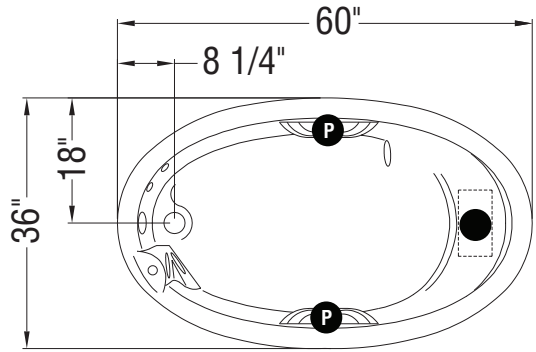

TRUE WHIRLPOOL
SYSTEM

AEROEFFECT
AIR SYSTEM

- : Indicates pump or blower positioning
- P : Indicates optional grab bars positioning
- (○) : Indicates True Whirlpool jets positioning
- (●) : Indicates Aeroeffect airjets positioning