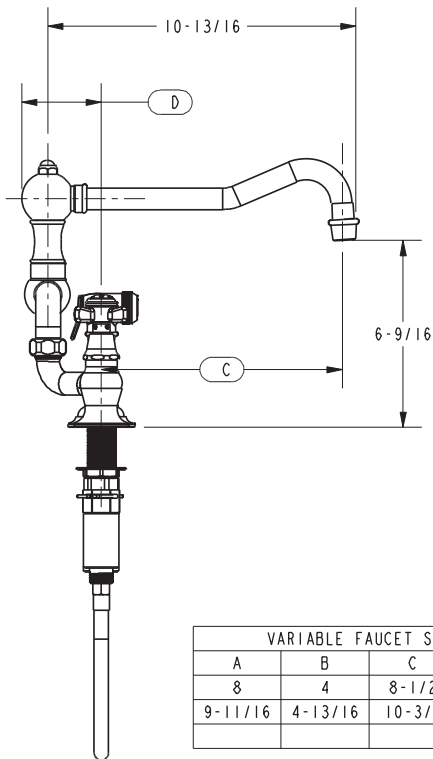

## Features

- Solid brass construction
- Bridge-style brass valve bodies
- Quarter-turn washerless ceramic disc valve cartridges
- ADA compliant traditional cross handles
- Swivel spout assembly with integral diverter assembly
- Solid brass pull-out sidespray assembly
- 6-9/16" (16.7 cm) spout height at outlet
- 8-1/2" (21.6 cm) min. to 10-3/8" (26.4 cm) max. spout reach (c-c)
- For 8" (20.3 cm) centers - Maximum 9-3/4" (24.9 cm)
- 1.8 gallons (6.8 liters) per minute maximum flow rate

## Product Specification:

Add "Color / Finish" suffix to Model number, below.

The Bridge Style Kitchen Faucet with Sidespray shall be made of solid brass construction. Faucet shall incorporate a swivel spout assembly with integral side-spray diverter assembly and feature bridge-style brass valve bodies with quarter-turn washerless ceramic disc valve cartridges. Faucet shall have a 1.8 gallons (6.8 liters) per minute maximum flow rate. Product shall be for 8" (20.3 cm) centers - Maximum 9-3/4" (24.8 cm). Product shall incorporate a 6-9/16" (16.7 cm) spout height at outlet and an 8-1/2" (21.6 cm) min. to 10-3/8" (26.4 cm) max. spout reach (c-c). Faucet shall incorporate ADA compliant traditional cross handles. Bridge-Style Kitchen Faucet with Sidespray shall be Newport Brass Model 9451-1/\_\_\_\_ .

## Product Dimensions (units are in inches)

VARIABLE FAUCET SETUP			
A	B	C	D
8	4	8-1/2	2-13/16
9-11/16	4-13/16	10-3/8	15/16