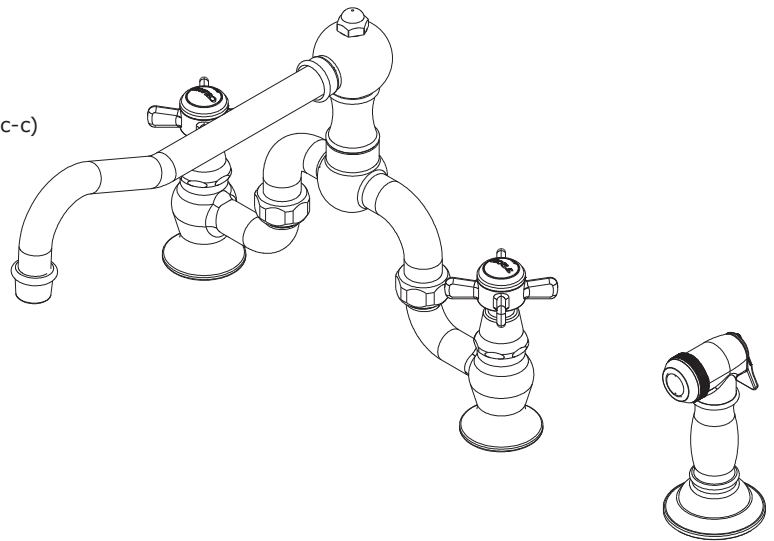

FAIRFIELD

Features

- Solid brass construction
- Bridge-style brass valve bodies
- Quarter-turn washerless ceramic disc valve cartridges
- ADA compliant traditional cross handles
- Swivel spout assembly with integral diverter assembly
- Solid brass pull-out sidespray assembly
- 6-9/16" (16.7 cm) spout height at outlet
- 8-1/2" (21.6 cm) min. to 10-3/8" (26.4 cm) max. spout reach (c-c)
- For 8" (20.3 cm) centers - Maximum 9-3/4" (24.9 cm)
- 1.8 gallons (6.8 liters) per minute maximum flow rate

Bridge Style Kitchen Faucet with Sidespray

9451-1

Codes / Standards Compliance

Meets or exceeds the following at date of manufacture:

- ASME A112.18.1/CSA B125.1
- IAPMO/cUPC
- IPC
- NSF 61
- ADA
- ICC/ANSI A117.1
- Energy Policy Act of 1992
- All applicable US Federal and State material regulations

Colors / Finishes

- 10B: Oil Rubbed Bronze
- 15: Polished Nickel
- 15S: Satin Nickel
- 26: Polished Chrome
- Other: Refer to the Newport Brass catalog for additional color/finish options.

Specified Model

Model	Description	Colors / Finishes
9451-1	Bridge Style Kitchen Faucet with Sidespray	☐ 10B ☐ 15 ☐ 15S ☐ 26 ☐ Other

Product Specification:

Add "Color / Finish" suffix to Model number, below.

The Bridge Style Kitchen Faucet with Sidespray shall be made of solid brass construction. Faucet shall incorporate a swivel spout assembly with integral side-spray diverter assembly and feature bridge-style brass valve bodies with quarter-turn washerless ceramic disc valve cartridges. Faucet shall have a 1.8 gallons (6.8 liters) per minute maximum flow rate. Product shall be for 8" (20.3 cm) centers - Maximum 9-3/4" (24.8 cm). Product shall incorporate a 6-9/16" (16.7 cm) spout height at outlet and an 8-1/2" (21.6 cm) min. to 10-3/8" (26.4 cm) max. spout reach (c-c). Faucet shall incorporate ADA compliant traditional cross handles. Bridge-Style Kitchen Faucet with Sidespray shall be Newport Brass Model 9451-1/____ .