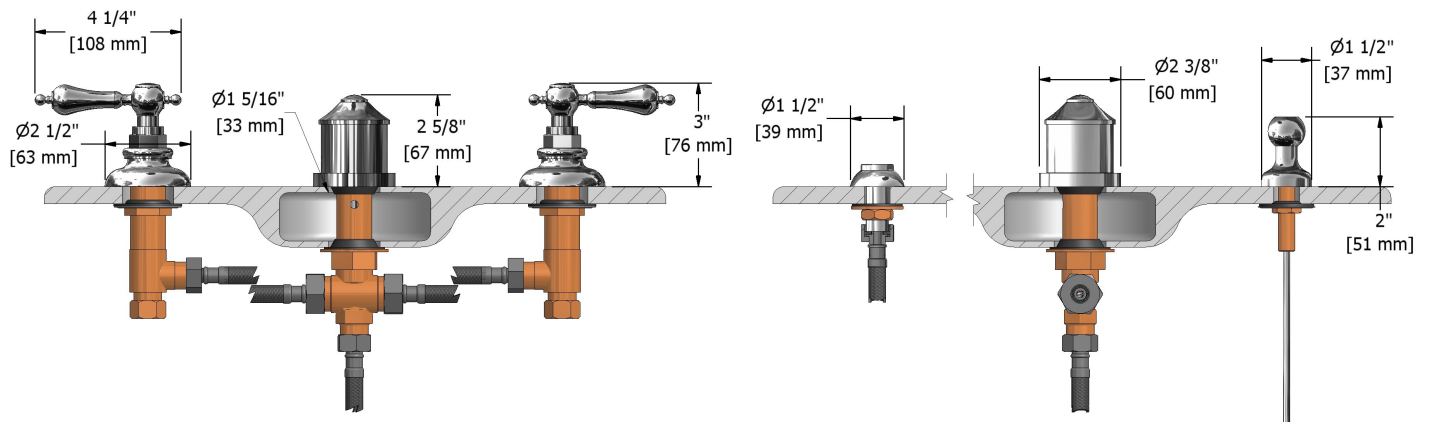

Sizes, models and finishes may differ from thoses presented.

Warranty

The Riobel inc. product carries a limited LIFETIME warranty on the finish Chrome, Gold (PVD), Brushed nickel (PVD), Night brushed (PVD), Polished nickel (PVD) and all working parts and is guaranteed from the initial date of purchase against all manufacturing defects. Other finished 1 year.

Customer Service

Ontario, West Canada : 888-287-5354 Quebec, Maritimes, United States : 866-473-8442

2014.05.02