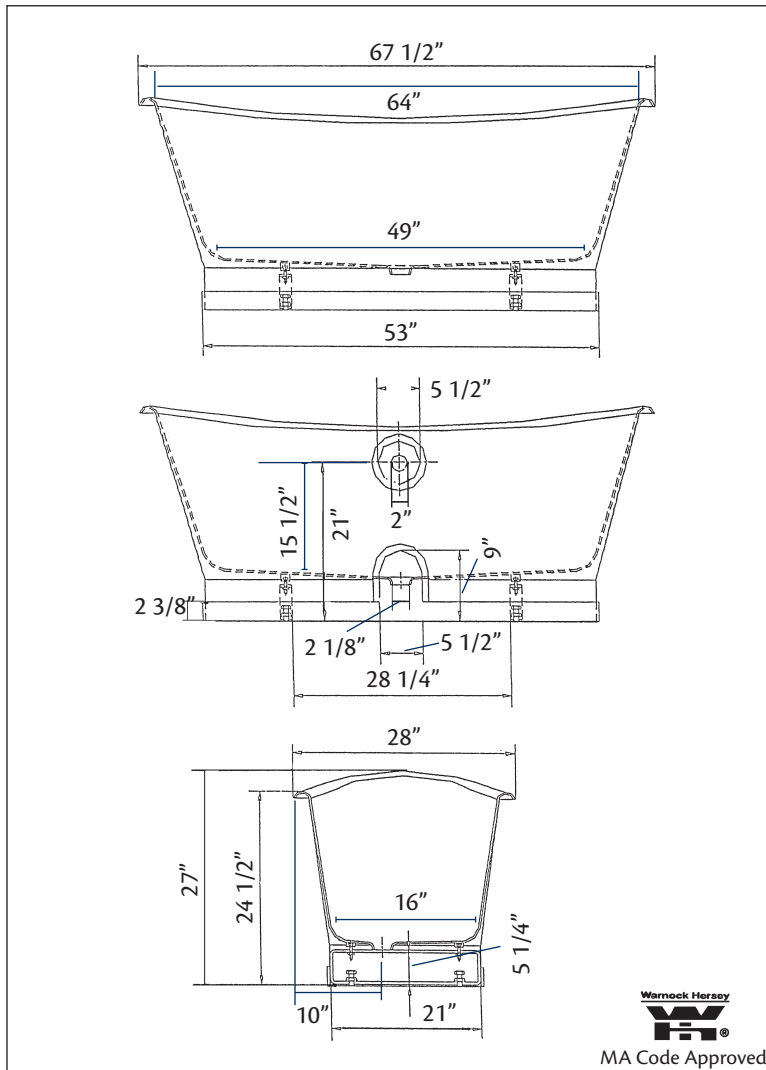

**68" x 28" Wide x 27" Tall**

425 lbs, 57 gallons, 215 litres

**Colours:** White, Custom Colour Exterior

**Note:** Rough-in dimensions may vary +/- 1/2" and are subject to change. No responsibility is assumed by Cheviot Products Inc. One Year Limited Warranty against manufacturer's defects.