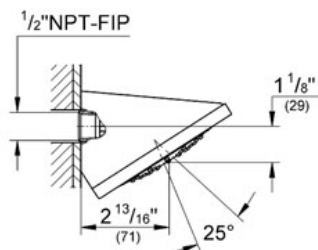

Product Description: Head shower 1 spray

Standard Specification:

- GROHE StarLight® finish
- GROHE DreamSpray® perfect spray pattern
- GROHE FlowBalance flow regulating screw
- SpeedClean anti-lime system
- Wall mount
- 5" x 5"
- Flow straightener with ball joint ($\pm 12.5^\circ$ rotatable)
- GROHE EcoJoy® 2.4 g flow limiter
- 1/2" NPT Female thread
- Suitable for instantaneous heater
- 1 Spray: Normal
- Max Flow Rate 2.5 gpm at 80 psi (9.5 L/min)