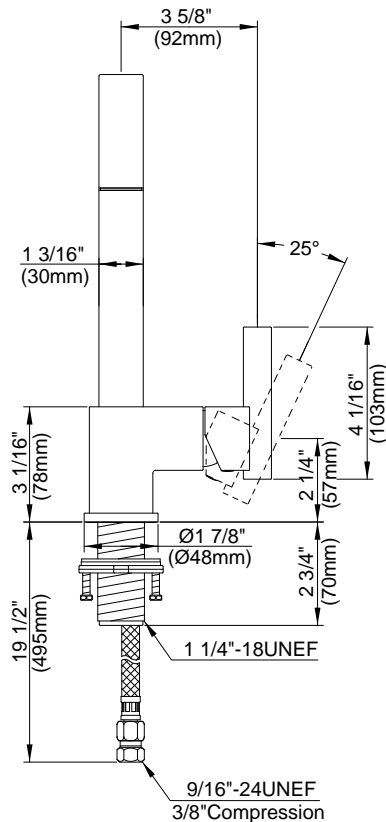

Submittal Information:

Job Name: _____
Contractor: _____

Location: _____
Contact #: _____