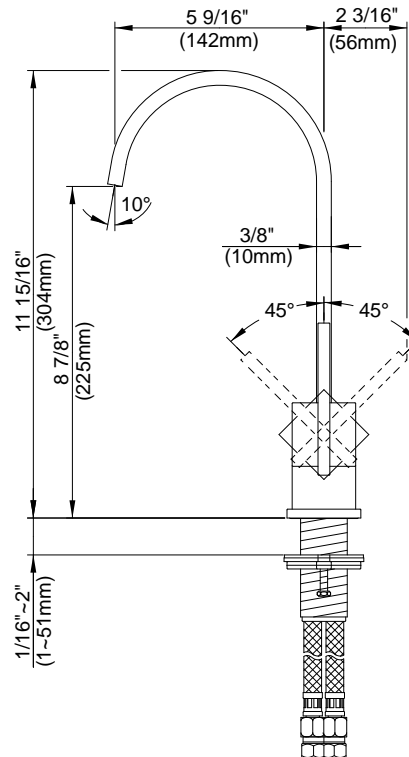

Submittal Information:

Job Name: _____
Contractor: _____

Location: _____
Contact #: _____