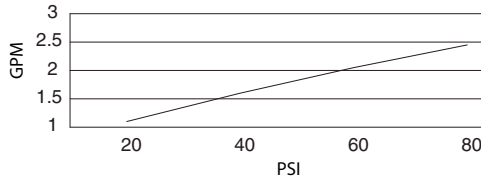

SPECIFICATIONS

SIRIUS™ SINGLE HANDLE BAR & CONVENIENCE FAUCET

Model

D151544 (Replaces D151044 series)

Description

- Ceramic disc valve
- 12" high swivel spout, 5 1/2" spout length
- Natural water stream
- Single hole mount

Standards

- UPC/cUPC
- NSF 61-9
- Energy policy act of 1992

- ASME A112.18.1

- CSA B125

- Meets CA AB-1953

Less than 0.25% lead content

- ADA Accessibility Guidelines for Buildings and Facilities - 4.27.4 Controls and Mechanisms

Warranty

Danze products are covered by a manufacturer's limited "lifetime" warranty for manufacturing defects.

Flow Rate

Finishes Available

- Chrome
- Other: Refer to Price List for additional finish