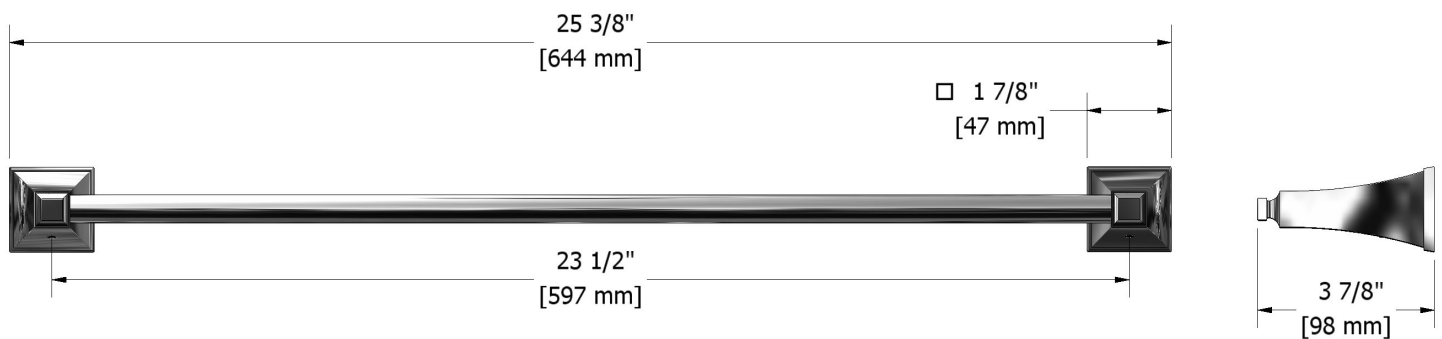

60 cm (24") towel bar
EF5XX

Specifications

Descriptions

- 4 anchorpoints
- May be cut to desired length

Available colors

- C : Chrome
- BN : Brushed nickel (PVD)
- PN : Polished nickel (PVD)

Sizes, models and finishes may differ from thoses presented.