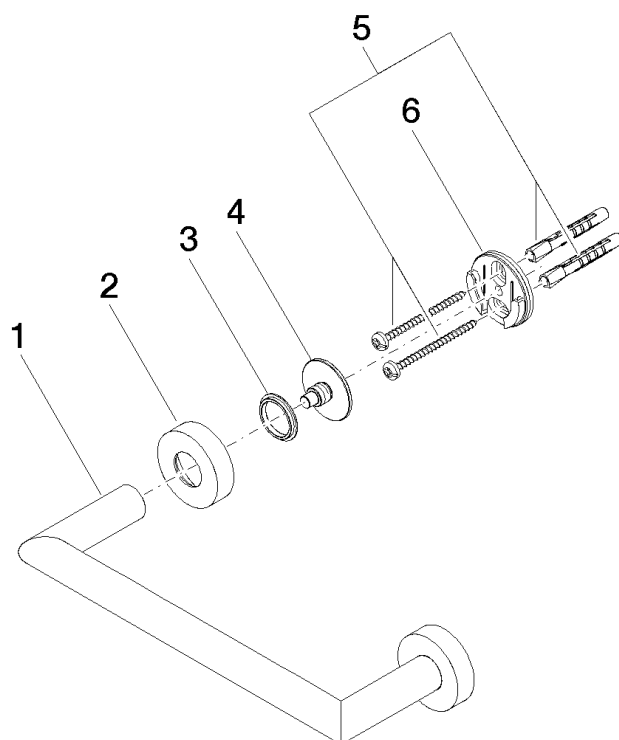

### Product specifications

- Center to center 7 7/8"
- Flange diameter 1 5/8"
- 3" projection

**Exploded assembly drawing**

**Order quantity**

<b>No.</b>	<b>Article number</b>	<b>Name</b>	<b>Installation quantity</b>
1	05282254500ff	holder	1
2	082797502ff	rosette	2
3	08301151790	ring	2
4	08179756090	holder	2
5	0530310250090	fixing set	1
6	08179750107	holder	2