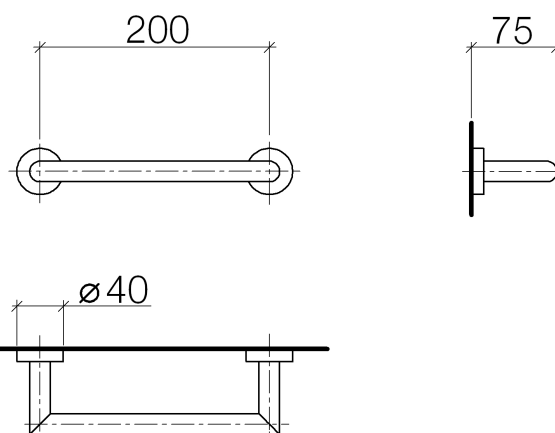

### Product specifications

- Center to center 7 7/8"
- Flange diameter 1 5/8"
- 3" projection

**Exploded assembly drawing**

**Order quantity**

<b>No.</b>	<b>Article number</b>	<b>Name</b>	<b>Installation quantity</b>
1	05282254500ff	holder	1
2	082797502ff	rosette	2
3	08301151790	ring	2
4	08179756090	holder	2
5	0530310250090	fixing set	1
6	08179750107	holder	2