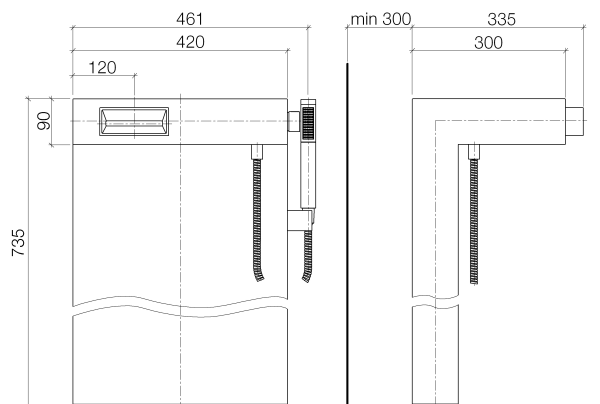

Product specifications

Exposed trim parts only, rough to be ordered separately

- **11 3/4" projection**
- Fixed spout
- Non aerated flow
- Back flow preventer in shower outlet
- Automatic diverter
- 1/2" deck valves with ceramic disc cartridges
- Hand shower with descaling system and back flow preventer
- 3/8" shower outlet
- Hand shower bracket
- 3/8" x 1/2" x 49 1/4" shower hose with rotating hose connector
- Total height 28 3/4"
- Hand shower water flow rate limited to max. 2.38 gpm
- 28 3/4" x 16 1/2" glacier white Corian® (DuPont trademark and product) housing

Internal backflow preventer.

Surfaces

- chrome 25963770-00
- chrome 25963770-00

Accessories required

- Rough for floor mounted spout/mixer; 35946970
- Rough for floor mounted spout/mixer; 35946970

Exploded assembly drawing

Order quantity

No.	Article number	Name	Installation quantity
1	09210213890	cap	1
2	09303014890	screw	1
3	09301112890	disc	1
4	09170202390	plate	1
5	0430040840090	hose	1
6	092403029ff	nipple	2
7	09141003290	seal	2
8	0424030240190	nipple	2
9	09142000290	seal	2
10	09230104090	back-flow preventer	2
11	09140305990	seal	2
12	09300406890	hose	2
13	09300407090	hose	2
14	09240307990	nipple	2
15	09303005890	screw	4
16	0417020220090	casing (completely)	1
17	09184010890	sleeve	1
18	9029300420090	insert	1
19	09171104690	distributor	1
20	09141050590	seal	1
21	091106201ff	spout	1
22	09311103090	pin	2
23	09312003290	plug	1
24	09141005390	seal	1
25	09141001090	seal	1
26	09240316190	nipple	1
27	9016020230090	spring	1
28	093109102ff	pull-rod	1
29	09141004790	seal	2