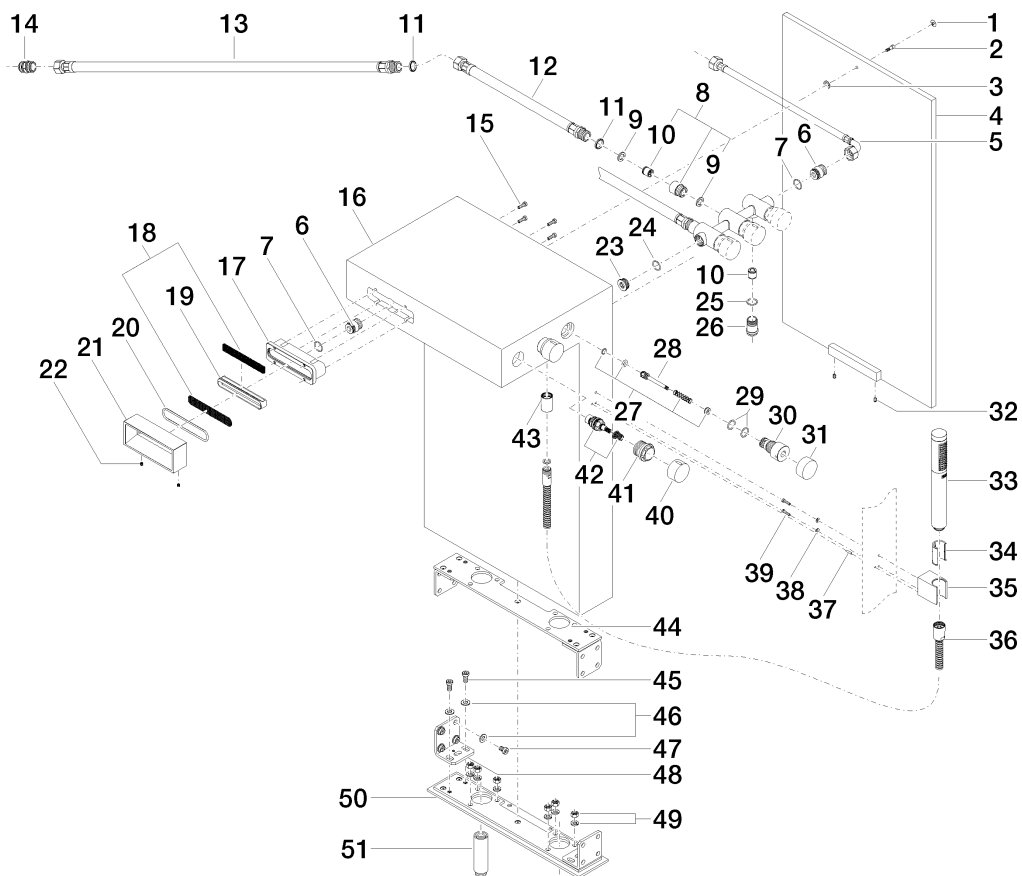

Product specifications

Exposed trim parts only, rough to be ordered separately

- **11 3/4" projection**
- Fixed spout
- Non aerated flow
- Back flow preventer in shower outlet
- Automatic diverter
- 1/2" deck valves with ceramic disc cartridges
- Hand shower with descaling system and back flow preventer
- 3/8" shower outlet
- Hand shower bracket
- 3/8" x 1/2" x 49 1/4" shower hose with rotating hose connector
- Total height 28 3/4"
- Hand shower water flow rate limited to max. 2.38 gpm
- 28 3/4" x 16 1/2" glacier white Corian® (DuPont trademark and product) housing

Internal backflow preventer.

Surfaces

- chrome 25963770-00
- chrome 25963770-00

Accessories required

- Rough for floor mounted spout/mixer; 35946970
- Rough for floor mounted spout/mixer; 35946970

Exploded assembly drawing

Order quantity

No.	Article number	Name	Installation quantity
1	09210213890	cap	1
2	09303014890	screw	1
3	09301112890	disc	1
4	09170202390	plate	1
5	0430040840090	hose	1
6	092403029ff	nipple	2
7	09141003290	seal	2
8	0424030240190	nipple	2
9	09142000290	seal	2
10	09230104090	back-flow preventer	2
11	09140305990	seal	2
12	09300406890	hose	2
13	09300407090	hose	2
14	09240307990	nipple	2
15	09303005890	screw	4
16	0417020220090	casing (completely)	1
17	09184010890	sleeve	1
18	9029300420090	insert	1
19	09171104690	distributor	1
20	09141050590	seal	1
21	091106201ff	spout	1
22	09311103090	pin	2
23	09312003290	plug	1
24	09141005390	seal	1
25	09141001090	seal	1
26	09240316190	nipple	1
27	9016020230090	spring	1
28	093109102ff	pull-rod	1
29	09141004790	seal	2