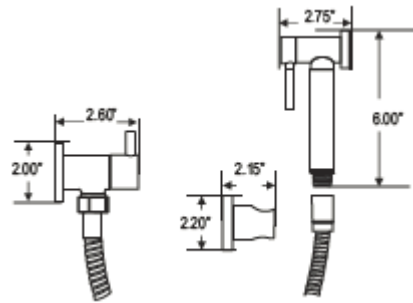

Codes and Standards

ALTMANS RESERVES THE RIGHT TO
MODIFY AND CHANGE SPECIFICATIONS
AT ANY TIME. PLEASE VERIFY DIMEN-
SIONS PRIOR TO INSTALLATION

Color/Finishes

- Polished Chrome, PVD Satin Nickel
- Refer to pricelist for other finishes.

Features and Benefits

- Brass Construction
- Includes Spray, Spray Holder, Volume Control and 57" Hose